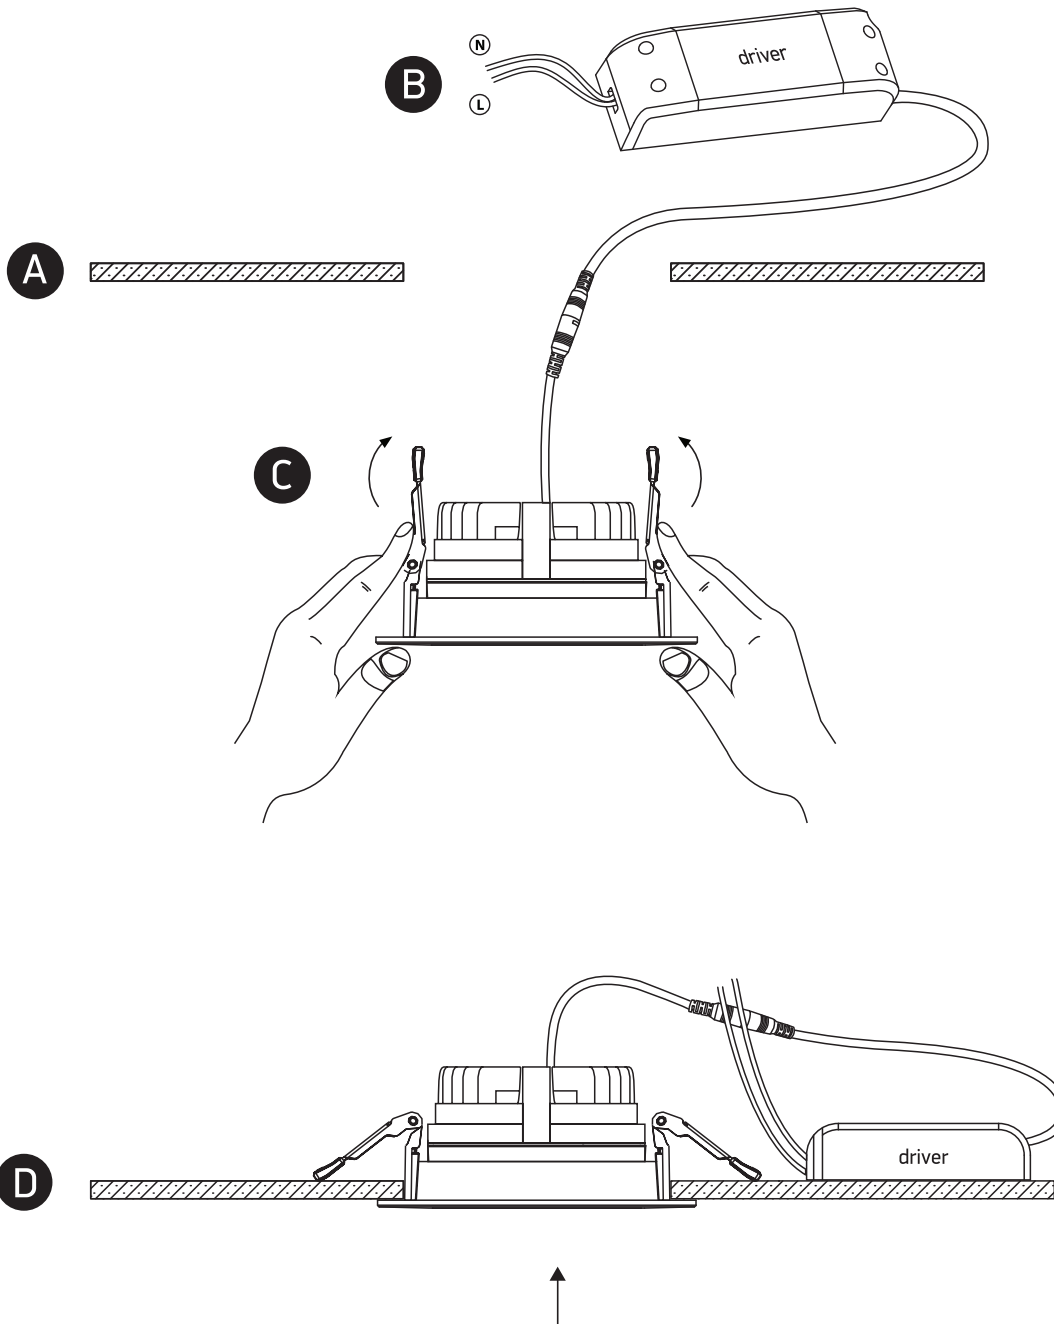

INSTALLATION MANUAL

11120E

ecolight

DARK
LIGHT
ADJUSTABLE

160mm

230V | COB LED | 20W | IP20 | Die cast

Complete with 500mA driver.

80
CRI

72mm

one
LIGHT

Warnings:

1. Make sure that the product is installed properly before connecting to electricity.
2. Do not cover the fitting.
3. Maintenance and installation should only be carried out by a professional electrician.