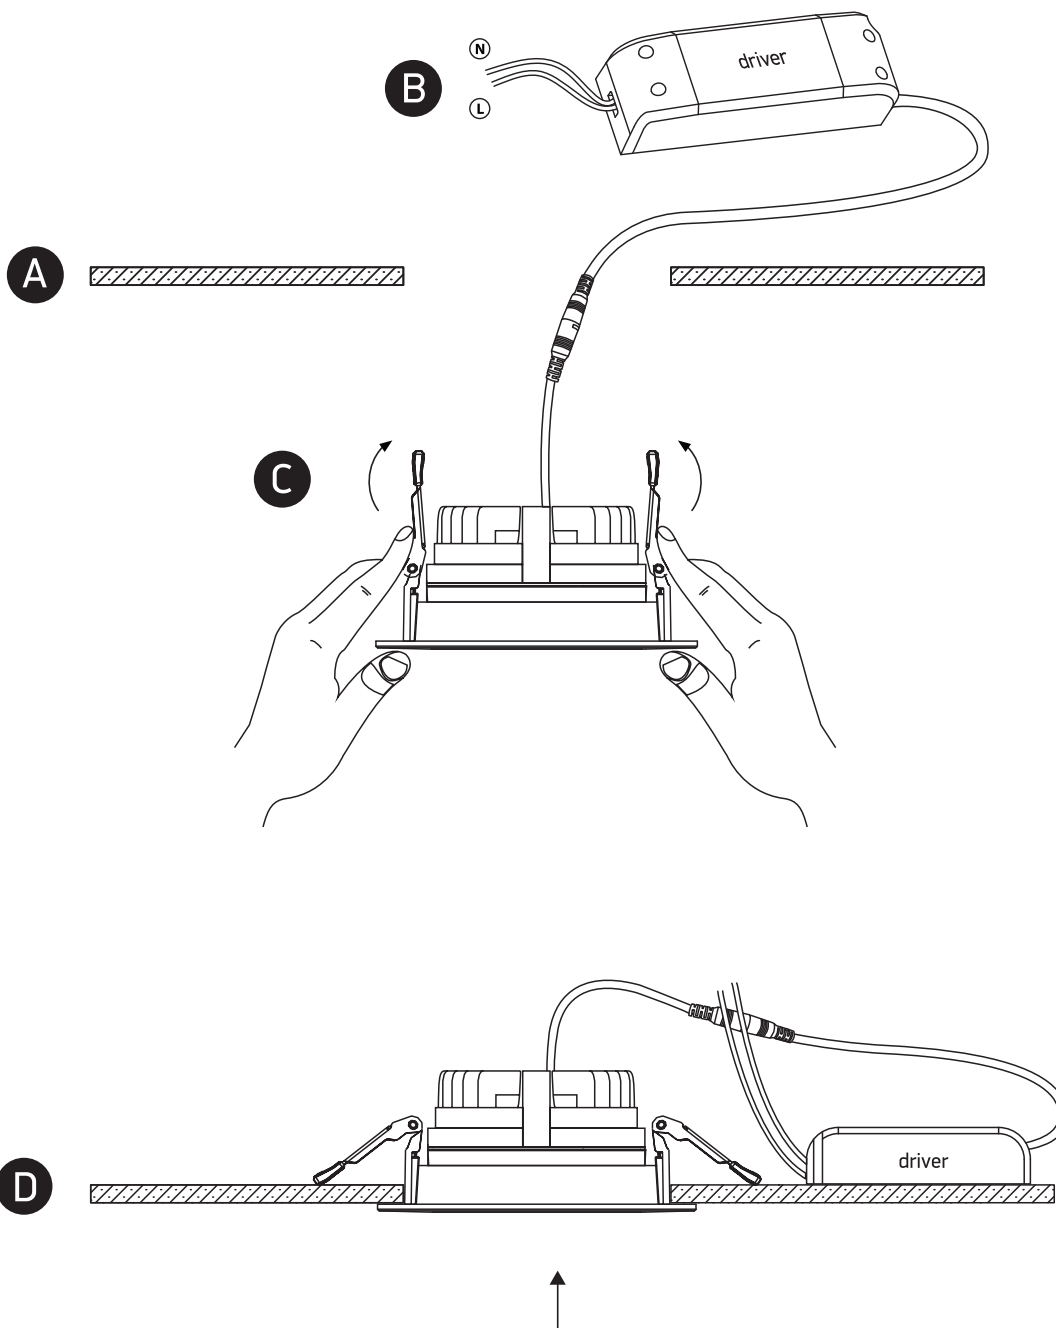

INSTALLATION MANUAL

11120E

ecolight

DARK LIGHT
ADJUSTABLE

160mm

230V | COB LED | 20W | IP20 | Die cast

Complete with 500mA driver.

80
CRI

72mm

one
LIGHT

Warnings:

1. Make sure that the product is installed properly before connecting to electricity.
2. Do not cover the fitting.
3. Maintenance and installation should only be carried out by a professional electrician.