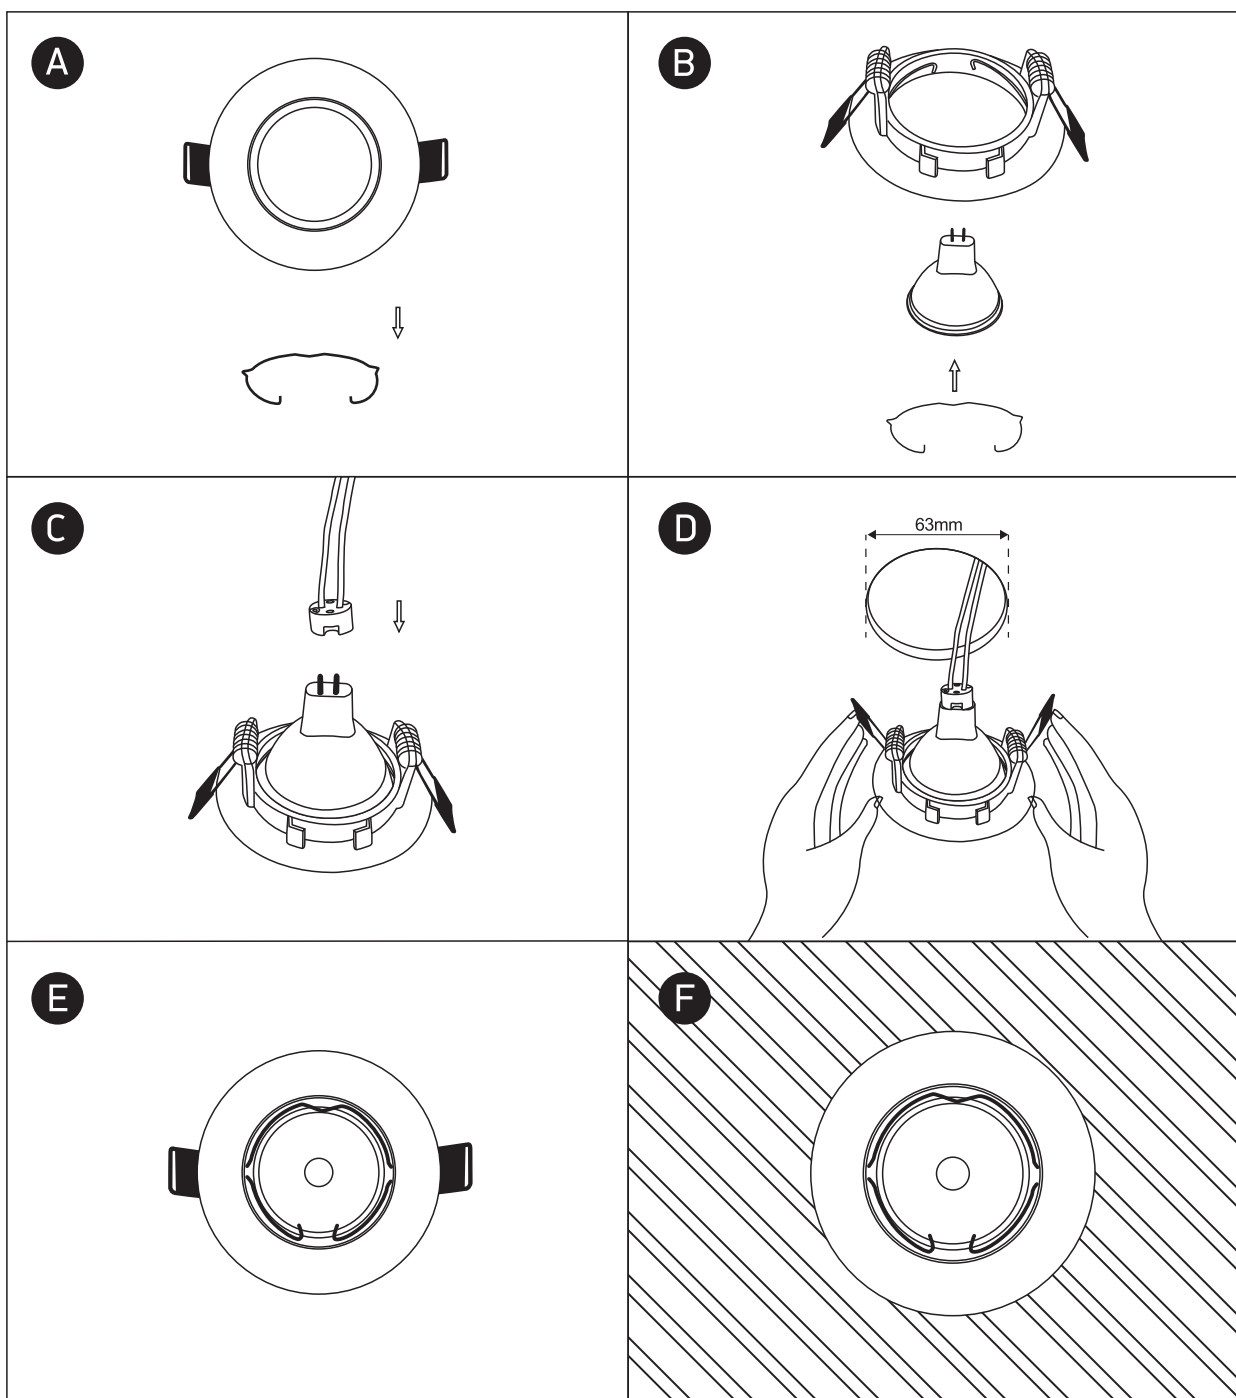

INSTALLATION MANUAL

10105X

12V | MR16 | GU5,3 | 50W | IP20 | Die cast

—

76mm

—

22mm

63mm

60mm

40mm

one
LIGHT

Warnings:

1. Make sure that the product is installed properly before connecting to electricity.
2. Do not cover the fitting.
3. Maintenance and installation should only be carried out by a professional electrician.