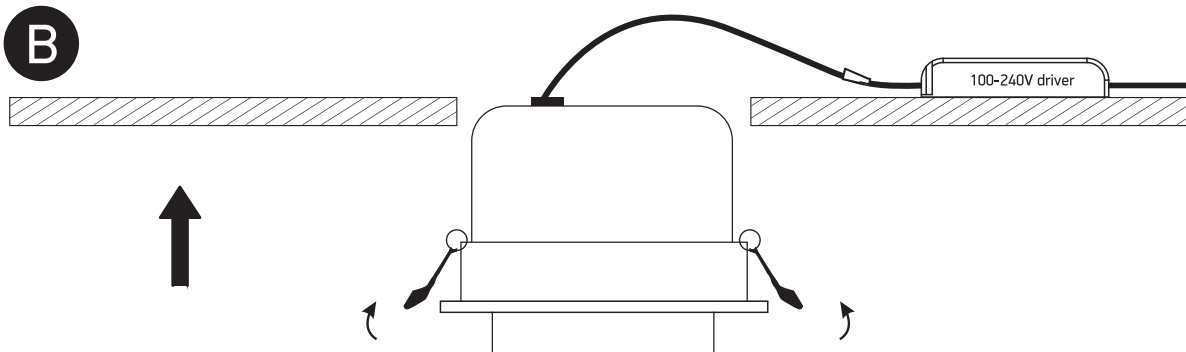

INSTALLATION MANUAL

11118H

ecodownlight	  	Ra>80	 ADJUSTABLE	CE	RoHS							137mm
18W 100-240V IP20 Aluminium Adjustable	Complete with driver	 120mm		110mm		126mm						

A

CUTOUT HOLE: 120mm

B

C

Warnings: