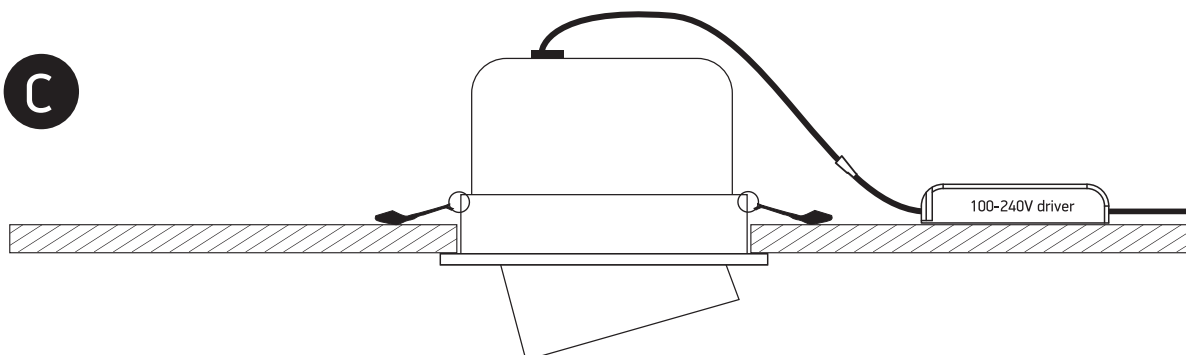

INSTALLATION MANUAL

11118H

ecodownlight	  	Ra>80	 ADJUSTABLE	CE	RoHS							137mm
18W 100-240V IP20 Aluminium Adjustable	Complete with driver	 120mm		110mm		126mm						

A

CUTOUT HOLE: 120mm

B

C

Warnings: