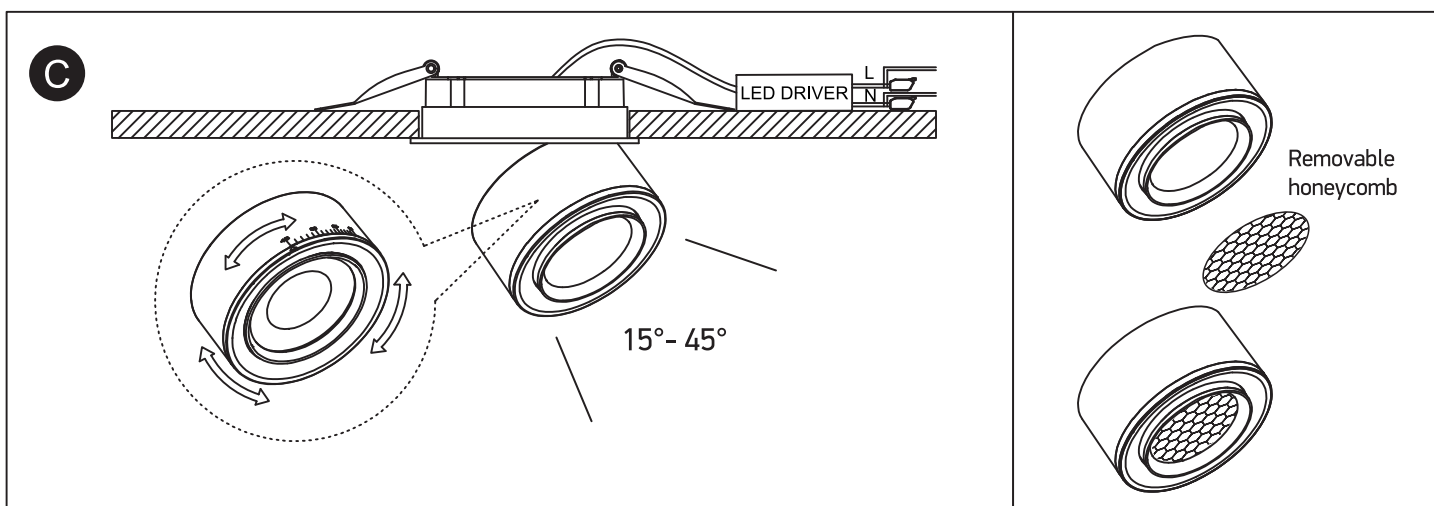

INSTALLATION MANUAL

11115G

LED
BUILT IN

ADJUSTABLE

 90
CRI

 CE ENEC UK
CA

 RoHS
COMPLIANT

 NOT
DIMMABLE

230V | COB LED | 15W | IP20 | Adjustable beam | Aluminium

Complete with 350mA driver.

Warnings:

1. Make sure that the product is installed properly before connecting to electricity.
2. Do not cover the fitting.
3. Maintenance and installation should only be carried out by a professional electrician.