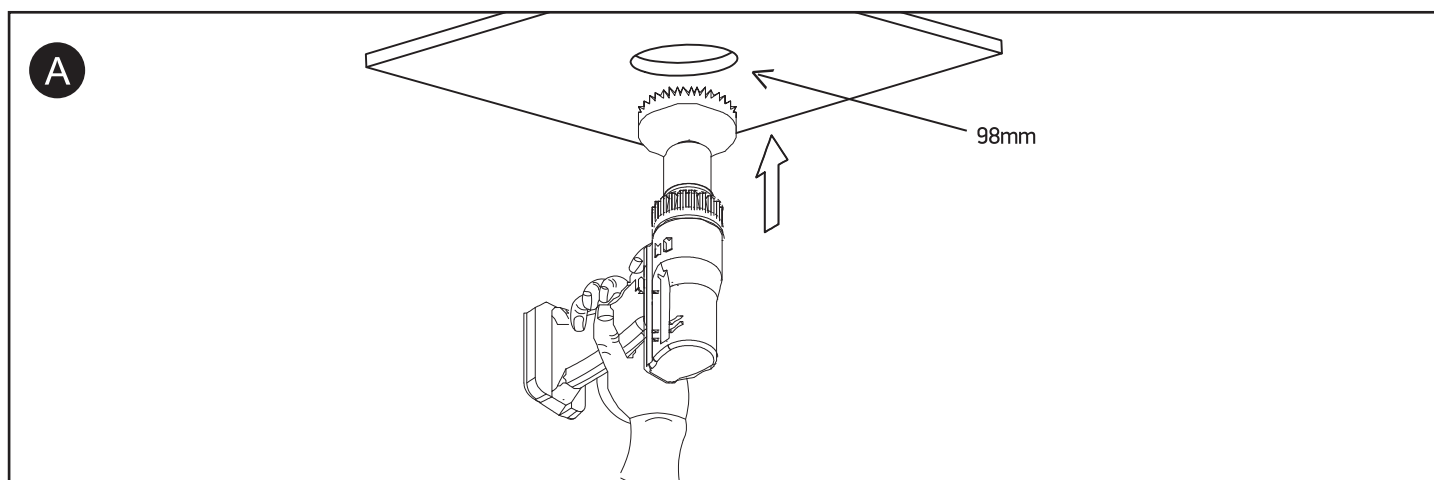

INSTALLATION MANUAL

11115G

LED
BUILT IN

ADJUSTABLE

 90
CRI

 CE ENEC UK
CA

 RoHS
COMPLIANT

 NOT
DIMMABLE

230V | COB LED | 15W | IP20 | Adjustable beam | Aluminium

Complete with 350mA driver.

Warnings:

1. Make sure that the product is installed properly before connecting to electricity.
2. Do not cover the fitting.
3. Maintenance and installation should only be carried out by a professional electrician.