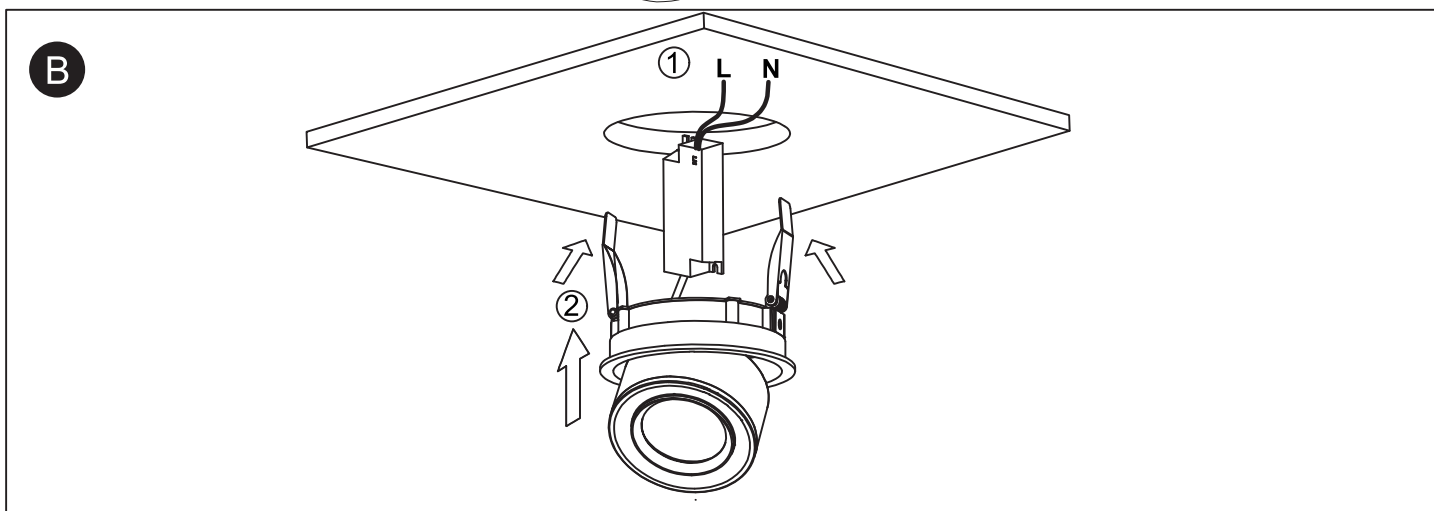

INSTALLATION MANUAL

11115G

LED
BUILT IN

ADJUSTABLE

 90
CRI

 CE ENEC UK
CA

 RoHS
COMPLIANT

 NOT
DIMMABLE

230V | COB LED | 15W | IP20 | Adjustable beam | Aluminium

Complete with 350mA driver.

Warnings:

1. Make sure that the product is installed properly before connecting to electricity.
2. Do not cover the fitting.
3. Maintenance and installation should only be carried out by a professional electrician.