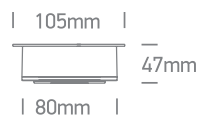

INSTALLATION MANUAL

11115G

LED
BUILT IN

ADJUSTABLE

90
CRI

CE ENEC UK
CA

RoHS
COMPLIANT

NOT
DIMMABLE

230V | COB LED | 15W | IP20 | Adjustable beam | Aluminium

Complete with 350mA driver.

Warnings:

1. Make sure that the product is installed properly before connecting to electricity.
2. Do not cover the fitting.
3. Maintenance and installation should only be carried out by a professional electrician.