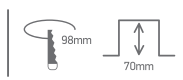

INSTALLATION MANUAL

11115G

LED
BUILT IN

ADJUSTABLE

90
CRI

CE ENEC UK
CA

RoHS
COMPLIANT

NOT
DIMMABLE

230V | COB LED | 15W | IP20 | Adjustable beam | Aluminium

Complete with 350mA driver.

Warnings:

1. Make sure that the product is installed properly before connecting to electricity.
2. Do not cover the fitting.
3. Maintenance and installation should only be carried out by a professional electrician.