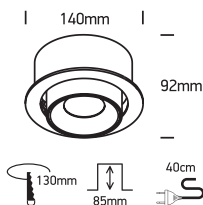

## 11114R

**ecodownlight**

**80 CRI**

700mA | 14W | IP20 | Aluminium | Adjustable

Requires 700mA driver