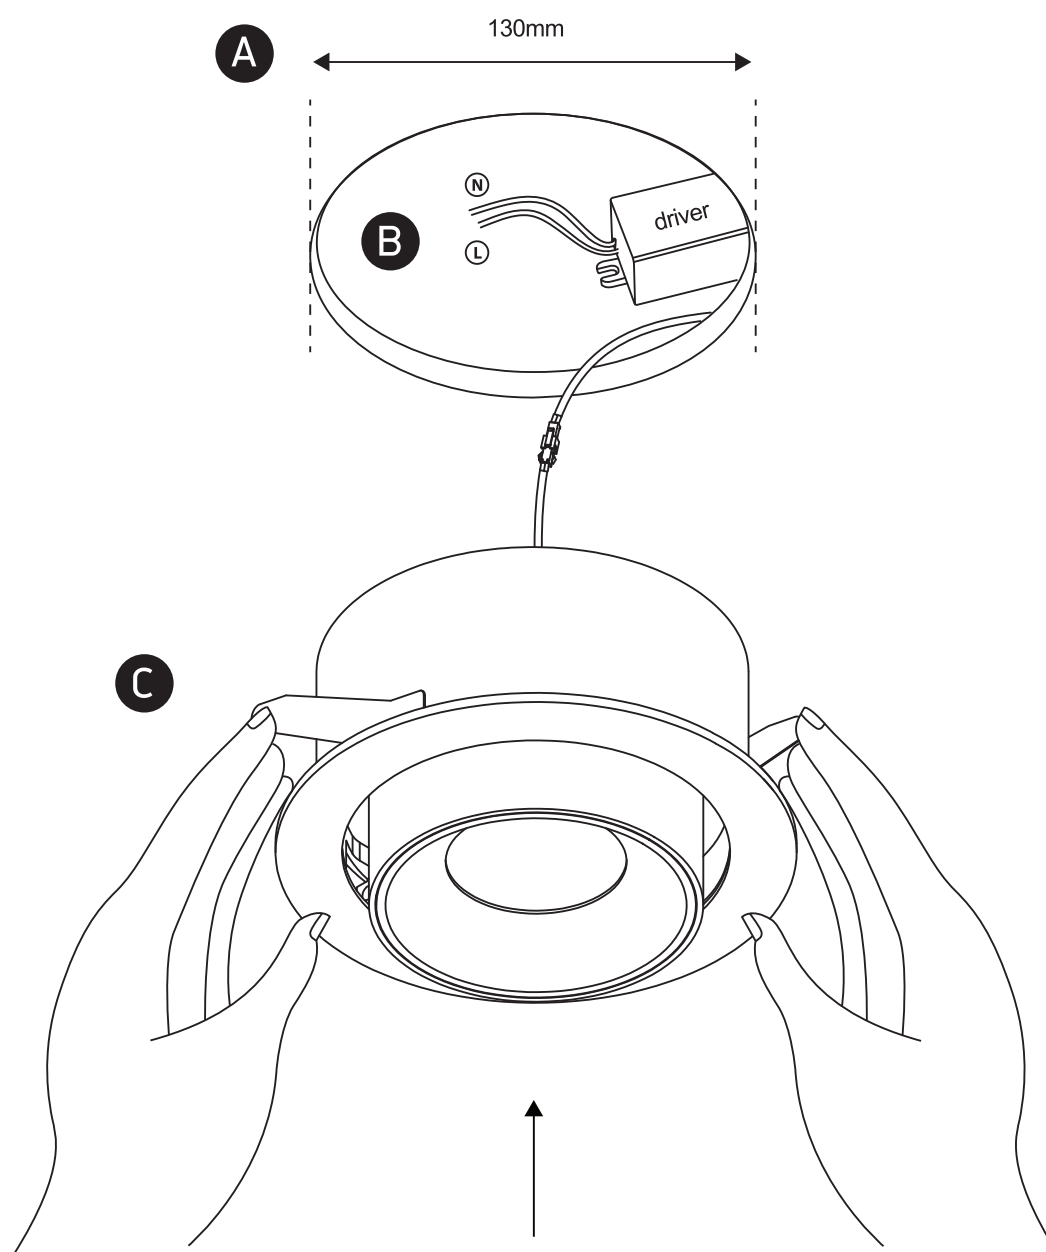

## 11114R

**ecodownlight**

**80 CRI**

700mA | 14W | IP20 | Aluminium | Adjustable

Requires 700mA driver