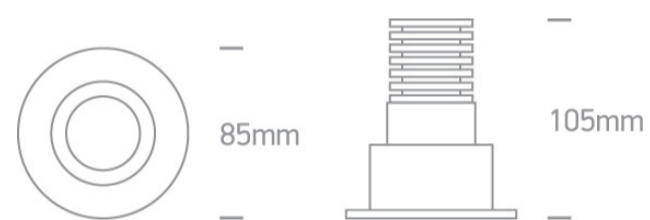

04 Recessed Spots Adjustable LED>The 12W COB Dark Light

11112DL/B/W

12W LED Dark Light Recessed adjustable spot, IP20.

Requires 700mA driver.

Complies with standard EN60598-1 and any other specific standards.

Downloads

Dimensions

Gallery

Must be ordered separately

89015A

89015AT

Physical Specification

Item Group	04 Recessed Spots Adjustable LED
Family	The 12W COB Dark Light
Order Code	11112DL/B/W
Colour	Black
Material	Aluminium
Shape	Circular
Height	105mm
Diameter	85mm
Cutout Hole Diameter	75mm
Recessed Ceiling	Yes
Depth Required	140mm
Indoor	Yes
Adjustable	1 Direction

Electrical Characteristics

Fitting

Input Type	Constant Current
Input Current	700mA
Safety Class	III
Power(Watts)	12W
IP Rating	IP20
Light Source	LED built in
LED Type	COB

LED Brand
LED Number
Cable Length
F Mark

Epistar

1

40cm

Illumination Data

Colour Temperature
Lumen Output
Light Efficiency
CRI
Beam Angle
Illumination Diagram
Dark Light

3000K

900lm

75lm/W