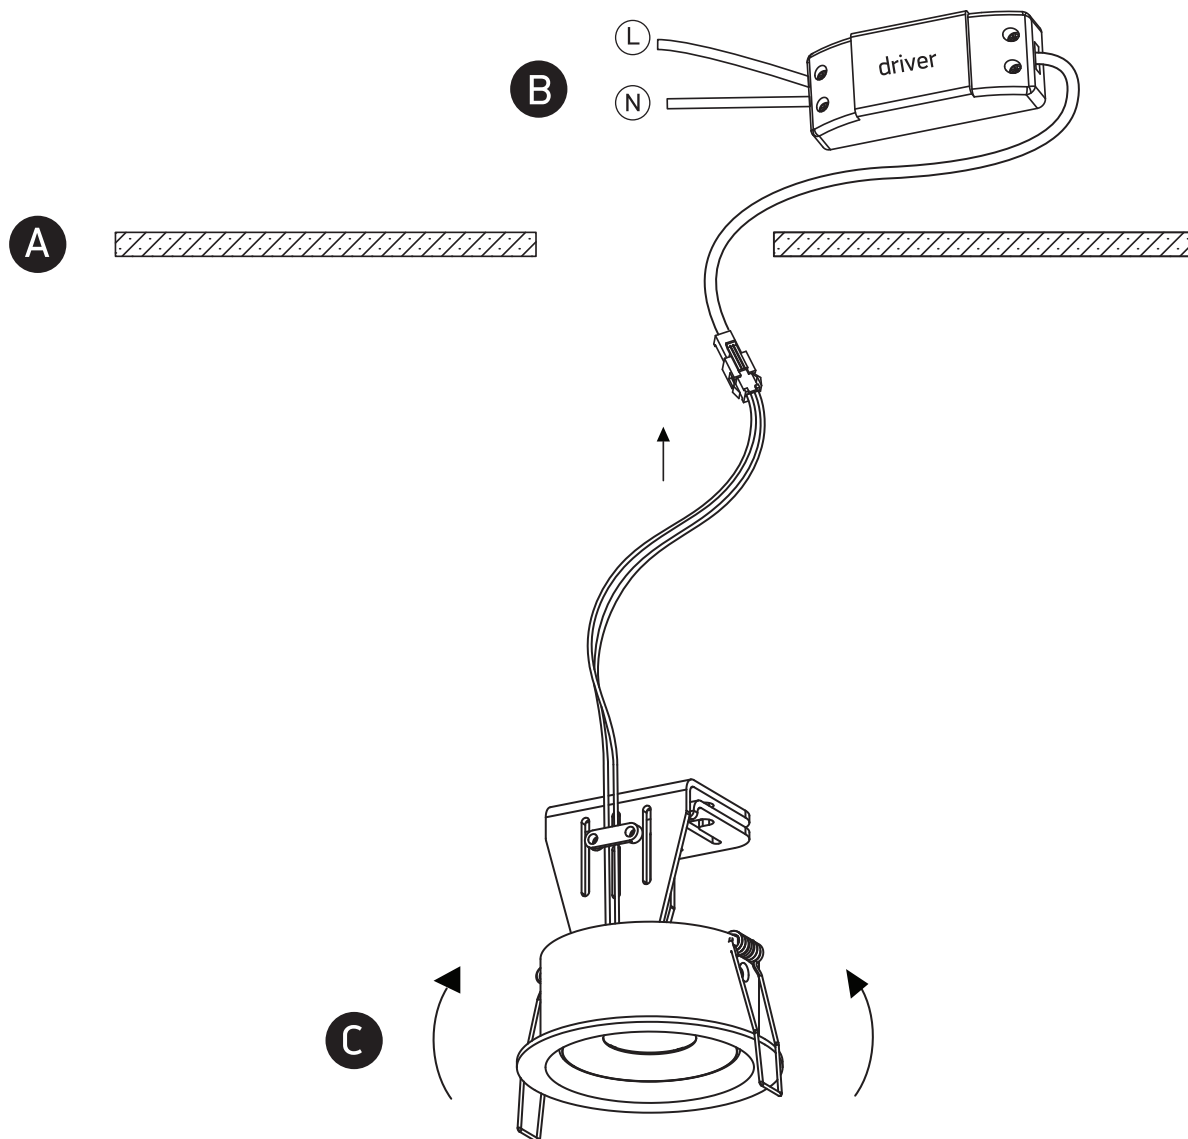

INSTALLATION MANUAL

11113E

ecolight

90mm

93mm

350mA | 12W | IP20 | Aluminium | Adjustable

Requires 350mA driver.

90
CRI

one
LIGHT

Warnings:

1. Make sure that the product is installed properly before connecting to electricity.
2. Do not cover the fitting.
3. Maintenance and installation should only be carried out by a professional electrician.