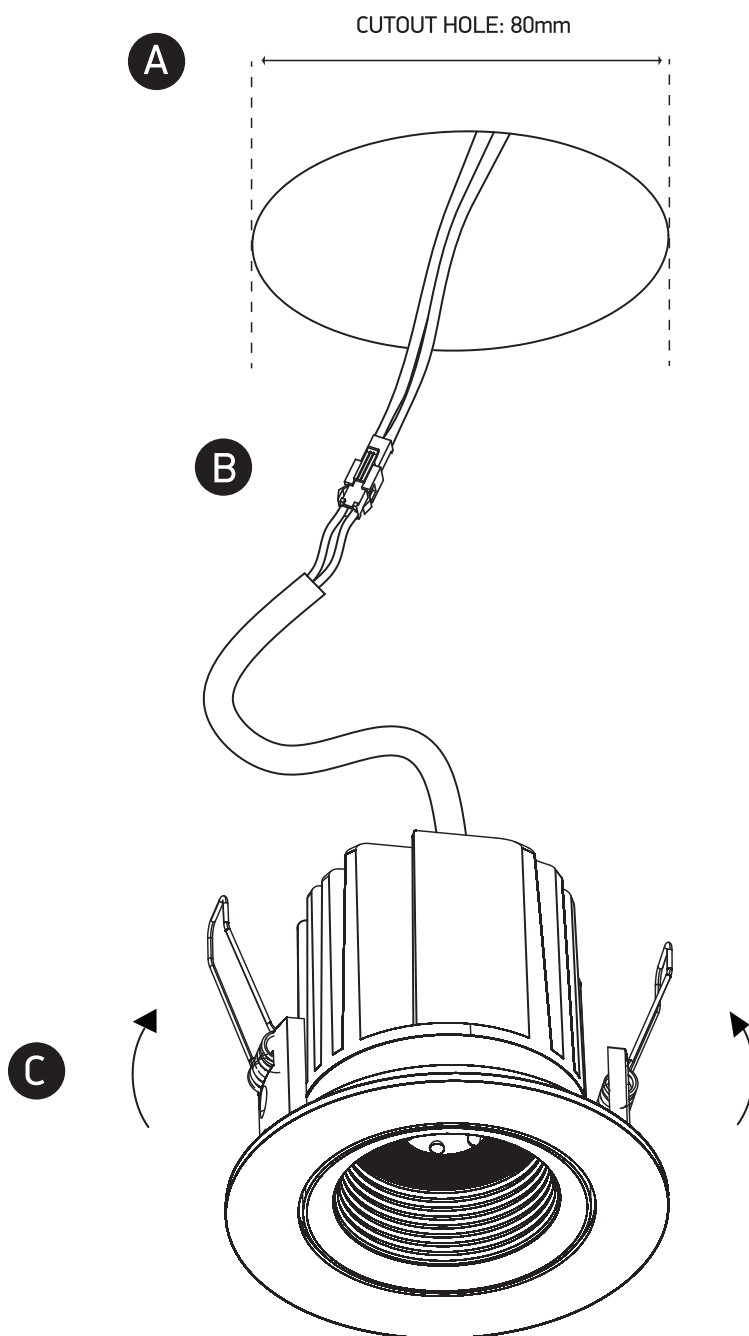

INSTALLATION MANUAL

11113D

ecolight

DARK
LIGHT

90mm

78mm

350mA | 13W | IP54 | Die cast | Adjustable
Requires 350mA driver.

92
CRI

one
LIGHT

Warnings:

1. Make sure that the product is installed properly before connecting to electricity.
2. Do not cover the fitting.
3. Maintenance and installation should only be carried out by a professional electrician.