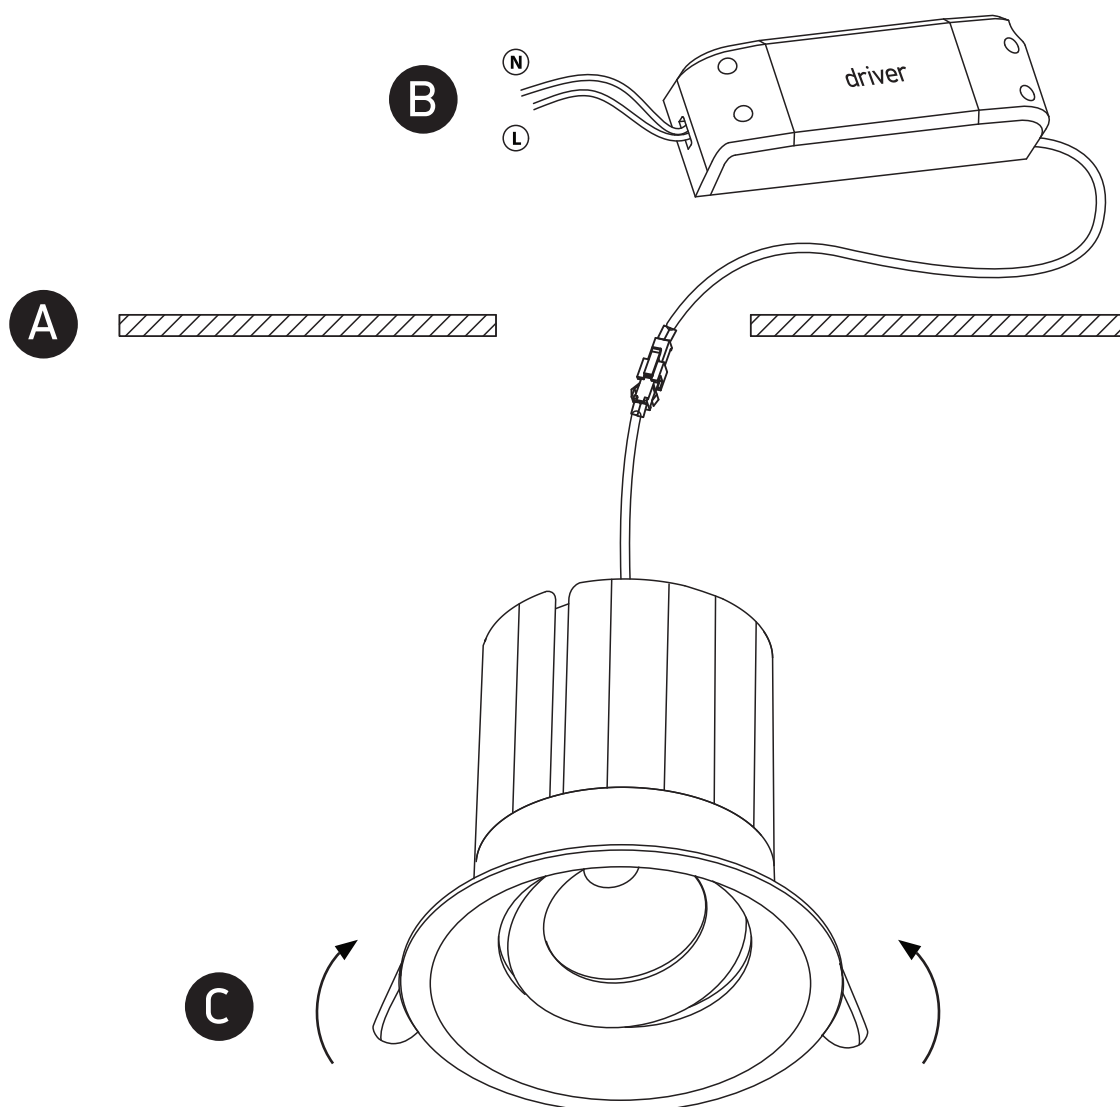

INSTALLATION MANUAL

11112TA

ecolight

700mA | COB LED | 12W | IP20 | Die cast | Adjustable
Requires 700mA driver.

one
LIGHT

Warnings:

1. Make sure that the product is installed properly before connecting to electricity.
2. Do not cover the fitting.
3. Maintenance and installation should only be carried out by a professional electrician.