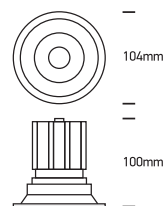

INSTALLATION MANUAL

11112TA

ecolight

700mA | COB LED | 12W | IP20 | Die cast | Adjustable
Requires 700mA driver.

one
LIGHT

Warnings:

1. Make sure that the product is installed properly before connecting to electricity.
2. Do not cover the fitting.
3. Maintenance and installation should only be carried out by a professional electrician.