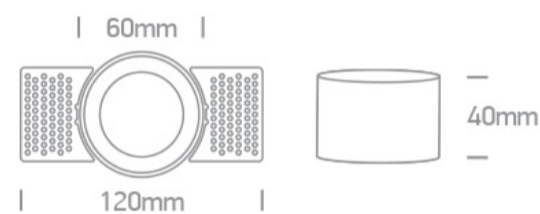

01 Recessed Spots Fixed&gt;The Trimless Chill Out Range Aluminium

10105TR/B

Trimless Dark Light Recessed MR16 spot with GU10 lampholder.

Complies with standard EN60598-1 and any other specific standards.

## Dimensions

Black

Material

Aluminium

Shape

Circular

Height

40mm

Diameter	60mm
Cutout Hole Diameter	70mm
Recessed trimless ceiling	Yes
Depth Required	120mm
Indoor	Yes
Adjustable	No