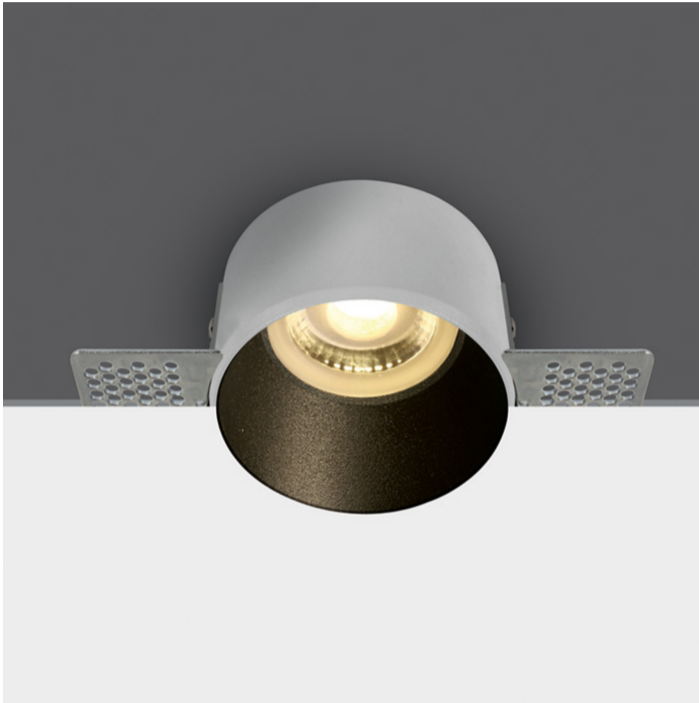

01 Recessed Spots Fixed&gt;The Trimless Chill Out Range Aluminium

10105TR/B

Trimless Dark Light Recessed MR16 spot with GU10 lampholder.

Complies with standard EN60598-1 and any other specific standards.

Black

Material

Aluminium

Shape

Circular

Height

40mm

Diameter	60mm
Cutout Hole Diameter	70mm
Recessed trimless ceiling	Yes
Depth Required	120mm
Indoor	Yes
Adjustable	No