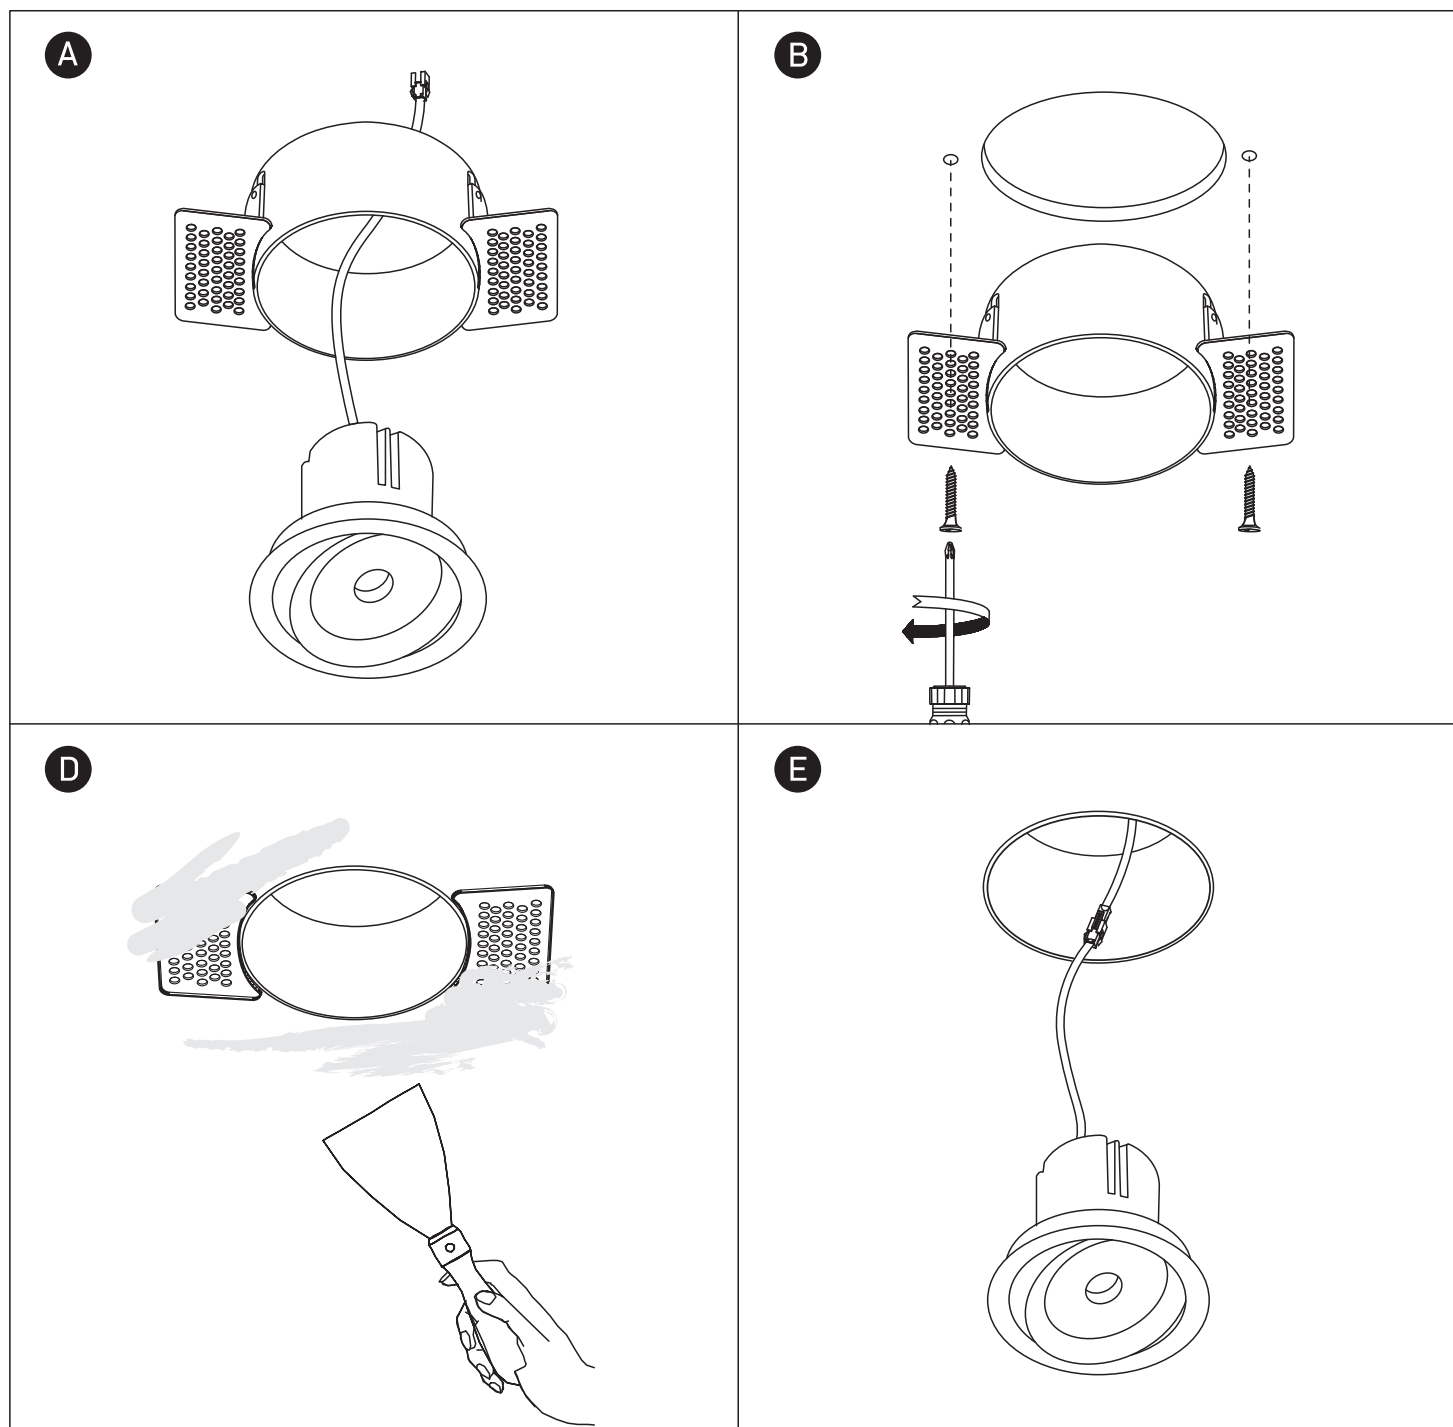

INSTALLATION MANUAL

11112T

ecolight

ADJUSTABLE

DIMMABLE

DARK LIGHT

QUICK FIX

90 CRI

700mA | 12W | IP20 | Aluminium | Adjustable | Trimless
Requires 700mA driver.

Warnings:

1. Make sure that the product is installed properly before connecting to electricity.
2. Do not cover the fitting.
3. Maintenance and installation should only be carried out by a professional electrician.