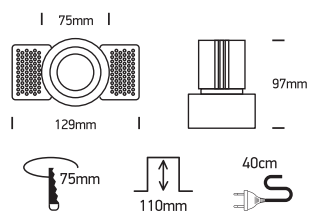

INSTALLATION MANUAL

11112T

ecolight

ADJUSTABLE

DIMMABLE

DARK LIGHT

QUICK FIX

90 CRI

700mA | 12W | IP20 | Aluminium | Adjustable | Trimless
Requires 700mA driver.

Warnings:

1. Make sure that the product is installed properly before connecting to electricity.
2. Do not cover the fitting.
3. Maintenance and installation should only be carried out by a professional electrician.