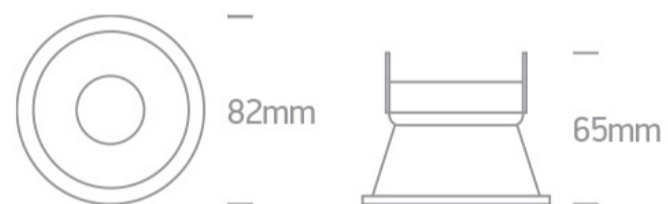

01 Recessed Spots Fixed > The Semi Trimless Dark Light Range

10105TG/W

Recessed semi trimless aluminium spot with GU10 lampholder.

Complies with standard EN60598-1 and any other specific standards.

Downloads

Dimensions

Physical Specification

| | |
|----------------------|------------------------------------|
| Item Group | 01 Recessed Spots Fixed |
| Family | The Semi Trimless Dark Light Range |
| Order Code | 10105TG/W |
| Colour | White |
| Material | Aluminium |
| Shape | Circular |
| Height | 65mm |
| Diameter | 82mm |
| Cutout Hole Diameter | 75mm |
| Recessed Ceiling | Yes |
| Depth Required | 150mm |
| Indoor | Yes |