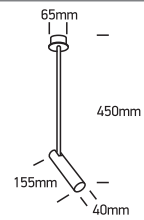

INSTALLATION MANUAL

11112RB

ecolight

350mA | 12W | IP20 | Aluminium | Adjustable
Requires 350mA driver.

90
CRI

Warnings:

1. Make sure that the product is installed properly before connecting to electricity.
2. Do not cover the fitting.
3. Maintenance and installation should only be carried out by a professional electrician.