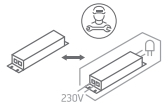

INSTALLATION MANUAL

11112RB

ecolight

350mA | 12W | IP20 | Aluminium | Adjustable
Requires 350mA driver.

90
CRI

Warnings:

1. Make sure that the product is installed properly before connecting to electricity.
2. Do not cover the fitting.
3. Maintenance and installation should only be carried out by a professional electrician.