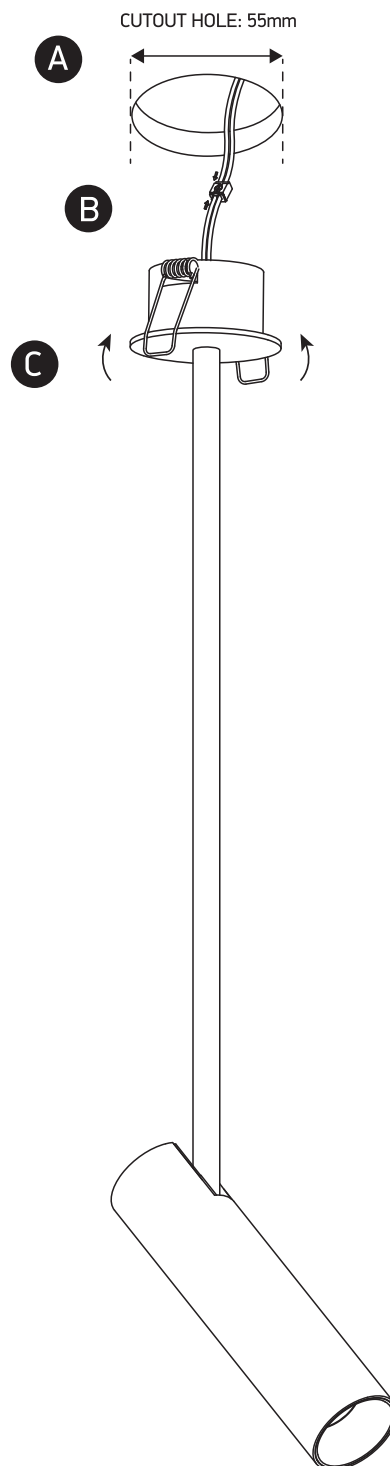

INSTALLATION MANUAL

11112RB

ecolight

350mA | 12W | IP20 | Aluminium | Adjustable
Requires 350mA driver.

90
CRI

Warnings:

1. Make sure that the product is installed properly before connecting to electricity.
2. Do not cover the fitting.
3. Maintenance and installation should only be carried out by a professional electrician.