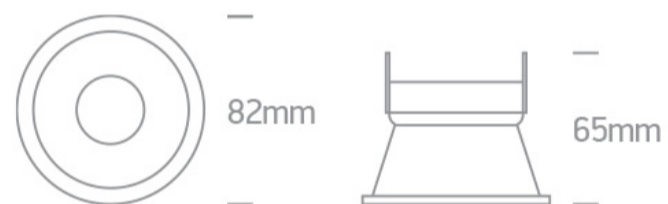

01 Recessed Spots Fixed > The Semi Trimless Dark Light Range

10105TG/B

Recessed semi trimless aluminium spot with GU10 lampholder.

Complies with standard EN60598-1 and any other specific standards.

Downloads

Dimensions

Physical Specification

Item Group	01 Recessed Spots Fixed
Family	The Semi Trimless Dark Light Range
Order Code	10105TG/B
Colour	Black
Material	Aluminium
Shape	Circular
Height	65mm
Diameter	82mm
Cutout Hole Diameter	75mm
Recessed Ceiling	Yes
Depth Required	150mm
Indoor	Yes