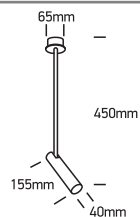

INSTALLATION MANUAL

11112RB

ecolight

350mA | 12W | IP20 | Aluminium | Adjustable
Requires 350mA driver.

90
CRI

one
LIGHT

Warnings:

1. Make sure that the product is installed properly before connecting to electricity.
2. Do not cover the fitting.
3. Maintenance and installation should only be carried out by a professional electrician.