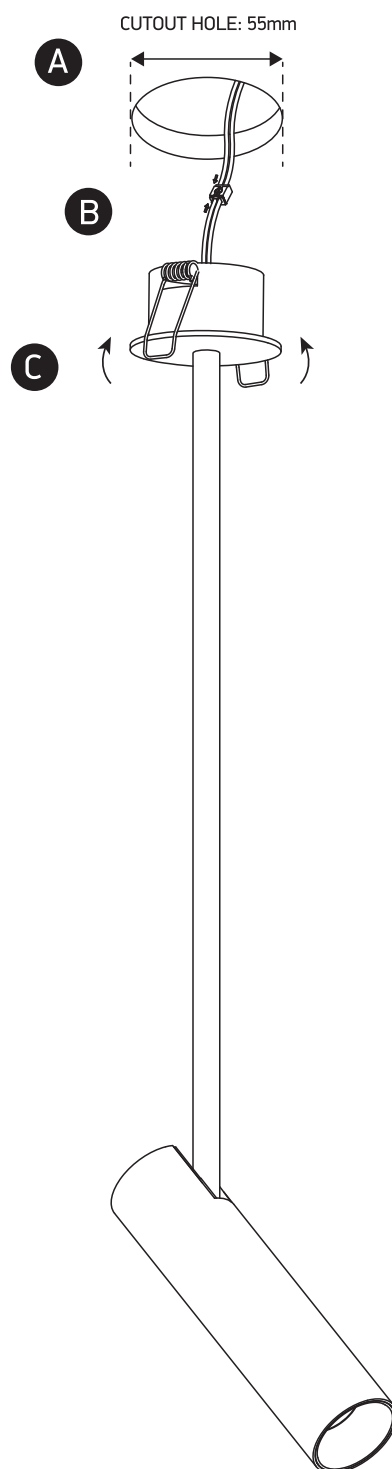

INSTALLATION MANUAL

11112RB

ecolight

350mA | 12W | IP20 | Aluminium | Adjustable
Requires 350mA driver.

90
CRI

one
LIGHT

Warnings:

1. Make sure that the product is installed properly before connecting to electricity.
2. Do not cover the fitting.
3. Maintenance and installation should only be carried out by a professional electrician.