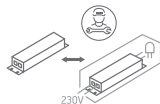

INSTALLATION MANUAL

11112RB

ecolight

350mA | 12W | IP20 | Aluminium | Adjustable
Requires 350mA driver.

90
CRI

one
LIGHT

Warnings:

1. Make sure that the product is installed properly before connecting to electricity.
2. Do not cover the fitting.
3. Maintenance and installation should only be carried out by a professional electrician.