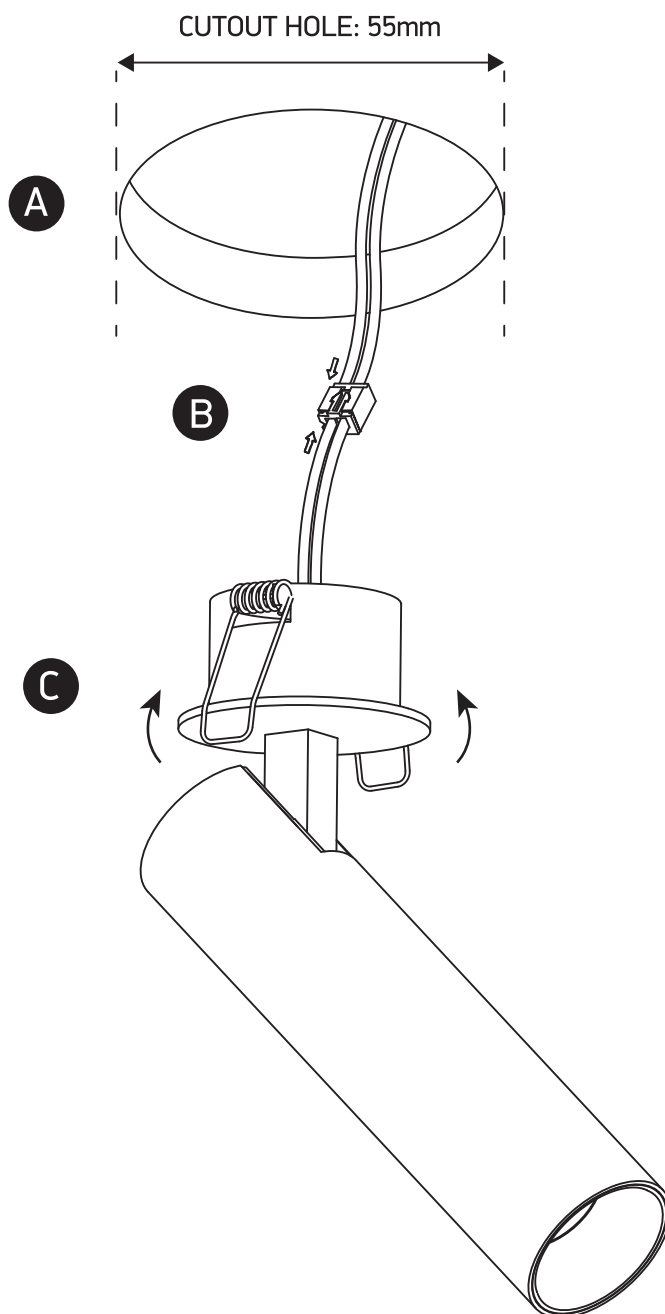

INSTALLATION MANUAL

11112RA

ecolight

350mA | COB LED | 12W | IP20 | Aluminium | Adjustable
Requires 350mA driver.

90
CRI

one
LIGHT

Warnings:

1. Make sure that the product is installed properly before connecting to electricity.
2. Do not cover the fitting.
3. Maintenance and installation should only be carried out by a professional electrician.