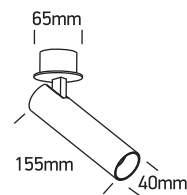

INSTALLATION MANUAL

11112RA

ecolight

350mA | COB LED | 12W | IP20 | Aluminium | Adjustable
Requires 350mA driver.

90
CRI

one
LIGHT

Warnings:

1. Make sure that the product is installed properly before connecting to electricity.
2. Do not cover the fitting.
3. Maintenance and installation should only be carried out by a professional electrician.