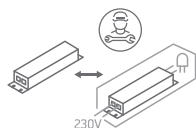

INSTALLATION MANUAL

11112RA

ecolight

350mA | COB LED | 12W | IP20 | Aluminium | Adjustable
Requires 350mA driver.

90
CRI

one
LIGHT

Warnings:

1. Make sure that the product is installed properly before connecting to electricity.
2. Do not cover the fitting.
3. Maintenance and installation should only be carried out by a professional electrician.