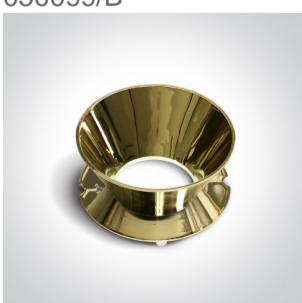

## 10105RM

Trimless Recessed dark light MR16 spot with interchangeable reflector and GU10 lampholder.

Reflector must be order seperately.

Complies with standard EN60598-1 and any other specific standards.

## Must be ordered separately

050099/B

050099/BS

050099/CU

050099/DC

050099/G

050099/GL

050099/W

## Physical Specification

Item Group	01 Recessed Spots Fixed
Family	The Trimless Chill Out Range Round
Order Code	10105RM
Colour	White
Material	Die Cast
Shape	Circular
Height	40mm
Diameter	60mm
Cutout Hole Diameter	90mm
Recessed trimless ceiling	Yes
Depth Required	130mm
Indoor	Yes
Adjustable	No