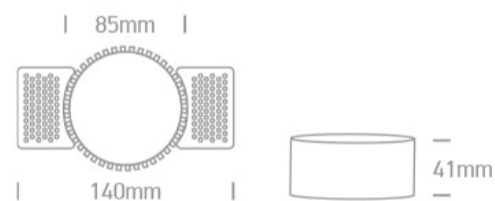

## 10105RM

Trimless Recessed dark light MR16 spot with interchangeable reflector and GU10 lampholder.

Reflector must be order seperately.

Complies with standard EN60598-1 and any other specific standards.

## Dimensions

## Physical Specification

Item Group	01 Recessed Spots Fixed
Family	The Trimless Chill Out Range Round
Order Code	10105RM
Colour	White
Material	Die Cast
Shape	Circular
Height	40mm
Diameter	60mm
Cutout Hole Diameter	90mm
Recessed trimless ceiling	Yes
Depth Required	130mm
Indoor	Yes
Adjustable	No

## Packing Info

Box Length

10cm

Box Width

7cm

Box Height

15cm

Box Weight