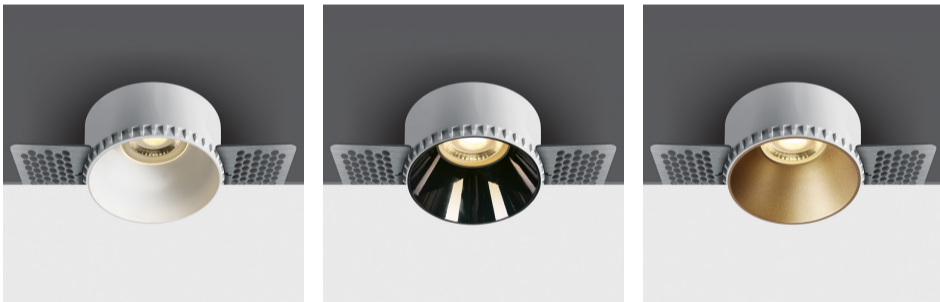

Must be ordered separately