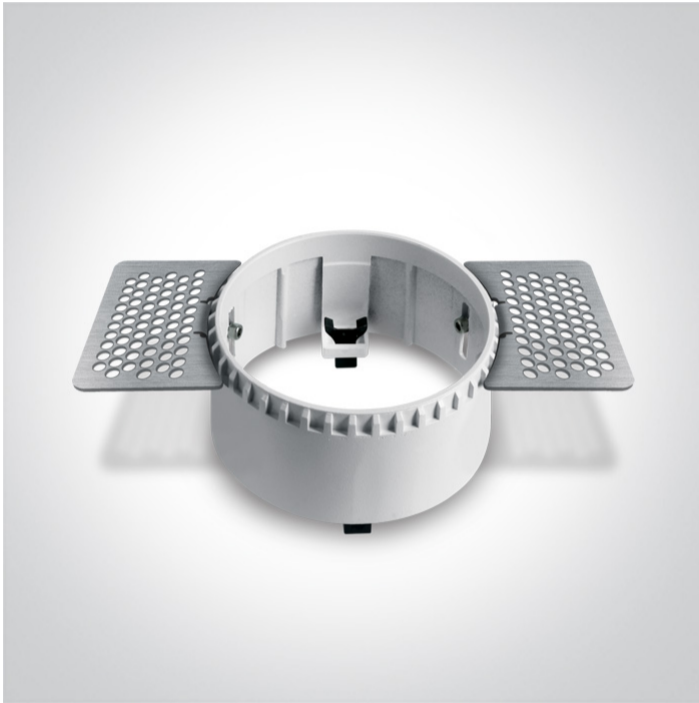

## 01 Recessed Spots Fixed &gt; The Trimless Chill Out Range Round

## 10105RM

Trimless Recessed dark light MR16 spot with interchangeable reflector and GU10 lampholder.

Reflector must be order seperately.

Complies with standard EN60598-1 and any other specific standards.

## Physical Specification

Item Group	01 Recessed Spots Fixed
Family	The Trimless Chill Out Range Round
Order Code	10105RM
Colour	White
Material	Die Cast
Shape	Circular
Height	40mm
Diameter	60mm
Cutout Hole Diameter	90mm
Recessed trimless ceiling	Yes
Depth Required	130mm
Indoor	Yes
Adjustable	No