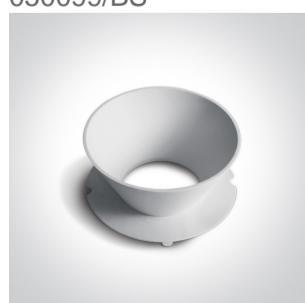

## 10105RM

Trimless Recessed dark light MR16 spot with interchangeable reflector and GU10 lampholder.

Reflector must be order seperately.

Complies with standard EN60598-1 and any other specific standards.

## Must be ordered separately

050099/B

050099/BS

050099/CU

050099/DC

050099/G

050099/GL

050099/W

## Physical Specification

Item Group	01 Recessed Spots Fixed
Family	The Trimless Chill Out Range Round
Order Code	10105RM
Colour	White
Material	Die Cast
Shape	Circular
Height	40mm
Diameter	60mm
Cutout Hole Diameter	90mm
Recessed trimless ceiling	Yes
Depth Required	130mm
Indoor	Yes
Adjustable	No