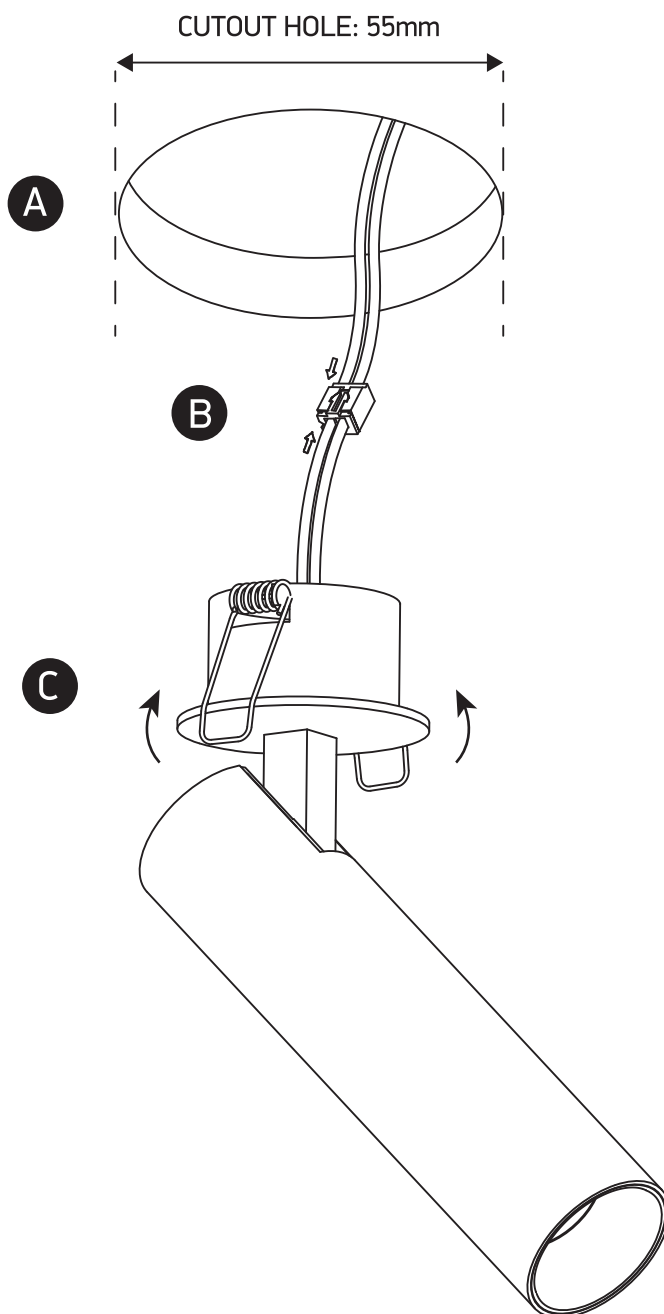

INSTALLATION MANUAL

11112RA

ecolight

350mA | COB LED | 12W | IP20 | Aluminium | Adjustable
Requires 350mA driver.

90
CRI

one
LIGHT

Warnings:

1. Make sure that the product is installed properly before connecting to electricity.
2. Do not cover the fitting.
3. Maintenance and installation should only be carried out by a professional electrician.