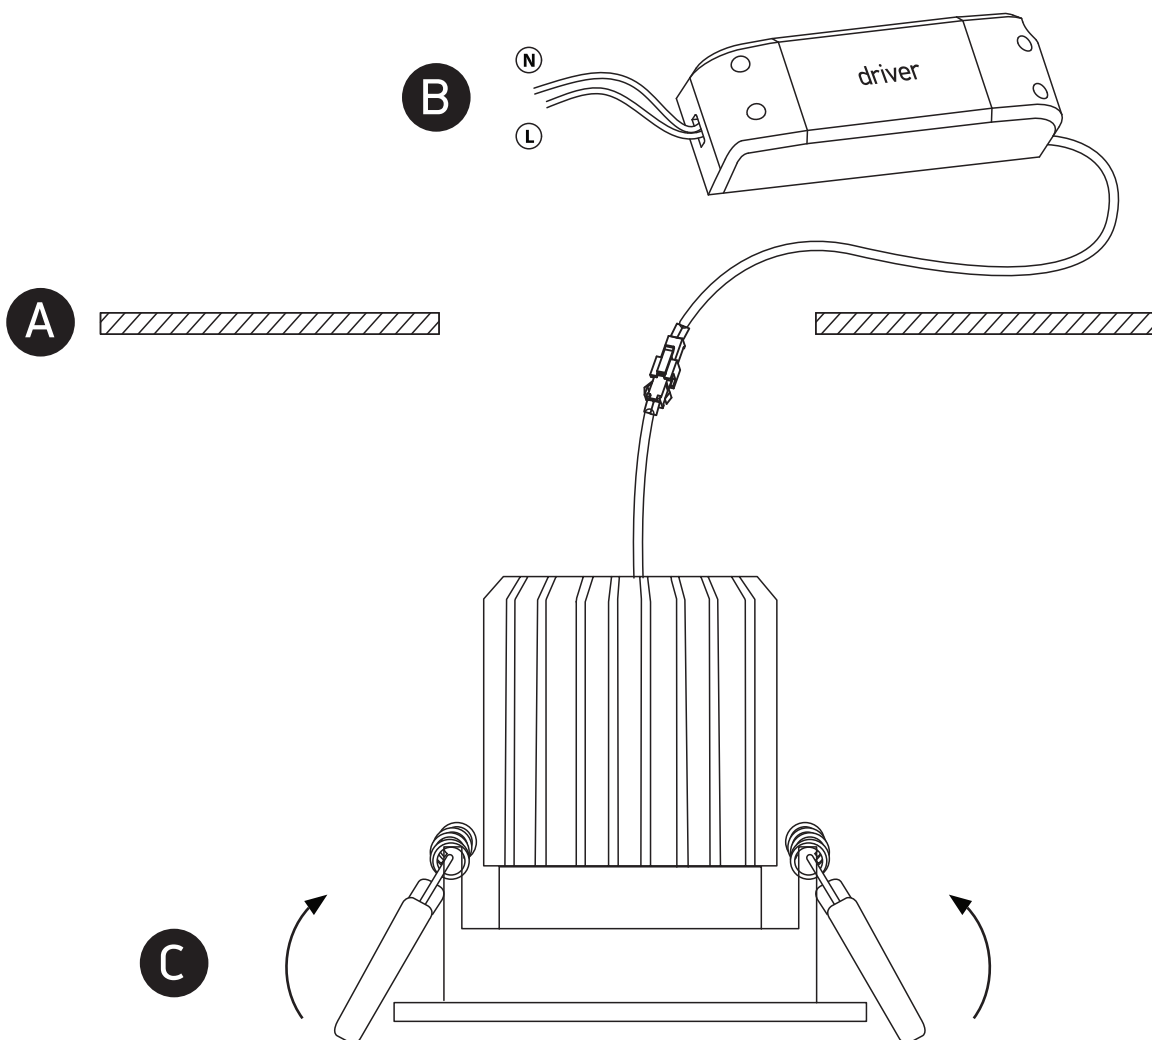

INSTALLATION MANUAL

11112P

ecolight

DARK LIGHT

85mm

80mm

one
LIGHT

700mA | COB LED | 12W | IP65 | Adjustable | Aluminium

Requires 700mA driver.

90
CRI

Warnings:

1. Make sure that the product is installed properly before connecting to electricity.
2. Do not cover the fitting.
3. Maintenance and installation should only be carried out by a professional electrician.