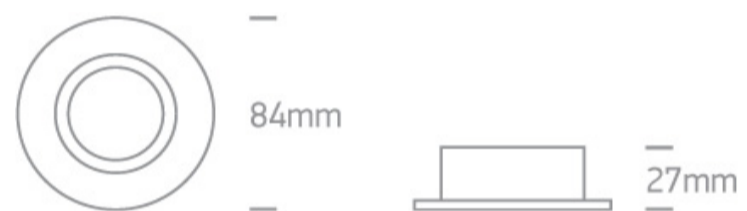

01 Recessed Spots Fixed>The IP65 Bathroom Range Aluminium

10105R1/W

IP65 Bathroom Recessed MR16 spot with GU10 lampholder.

Complies with standard EN60598-1 and any other specific standards.

Downloads

Dimensions

Gallery

Physical Specification

Item Group

01 Recessed Spots Fixed

Family

The IP65 Bathroom Range Aluminium

Order Code

10105R1/W

Colour

White

Material

Aluminium

Shape

Circular

Height

27mm