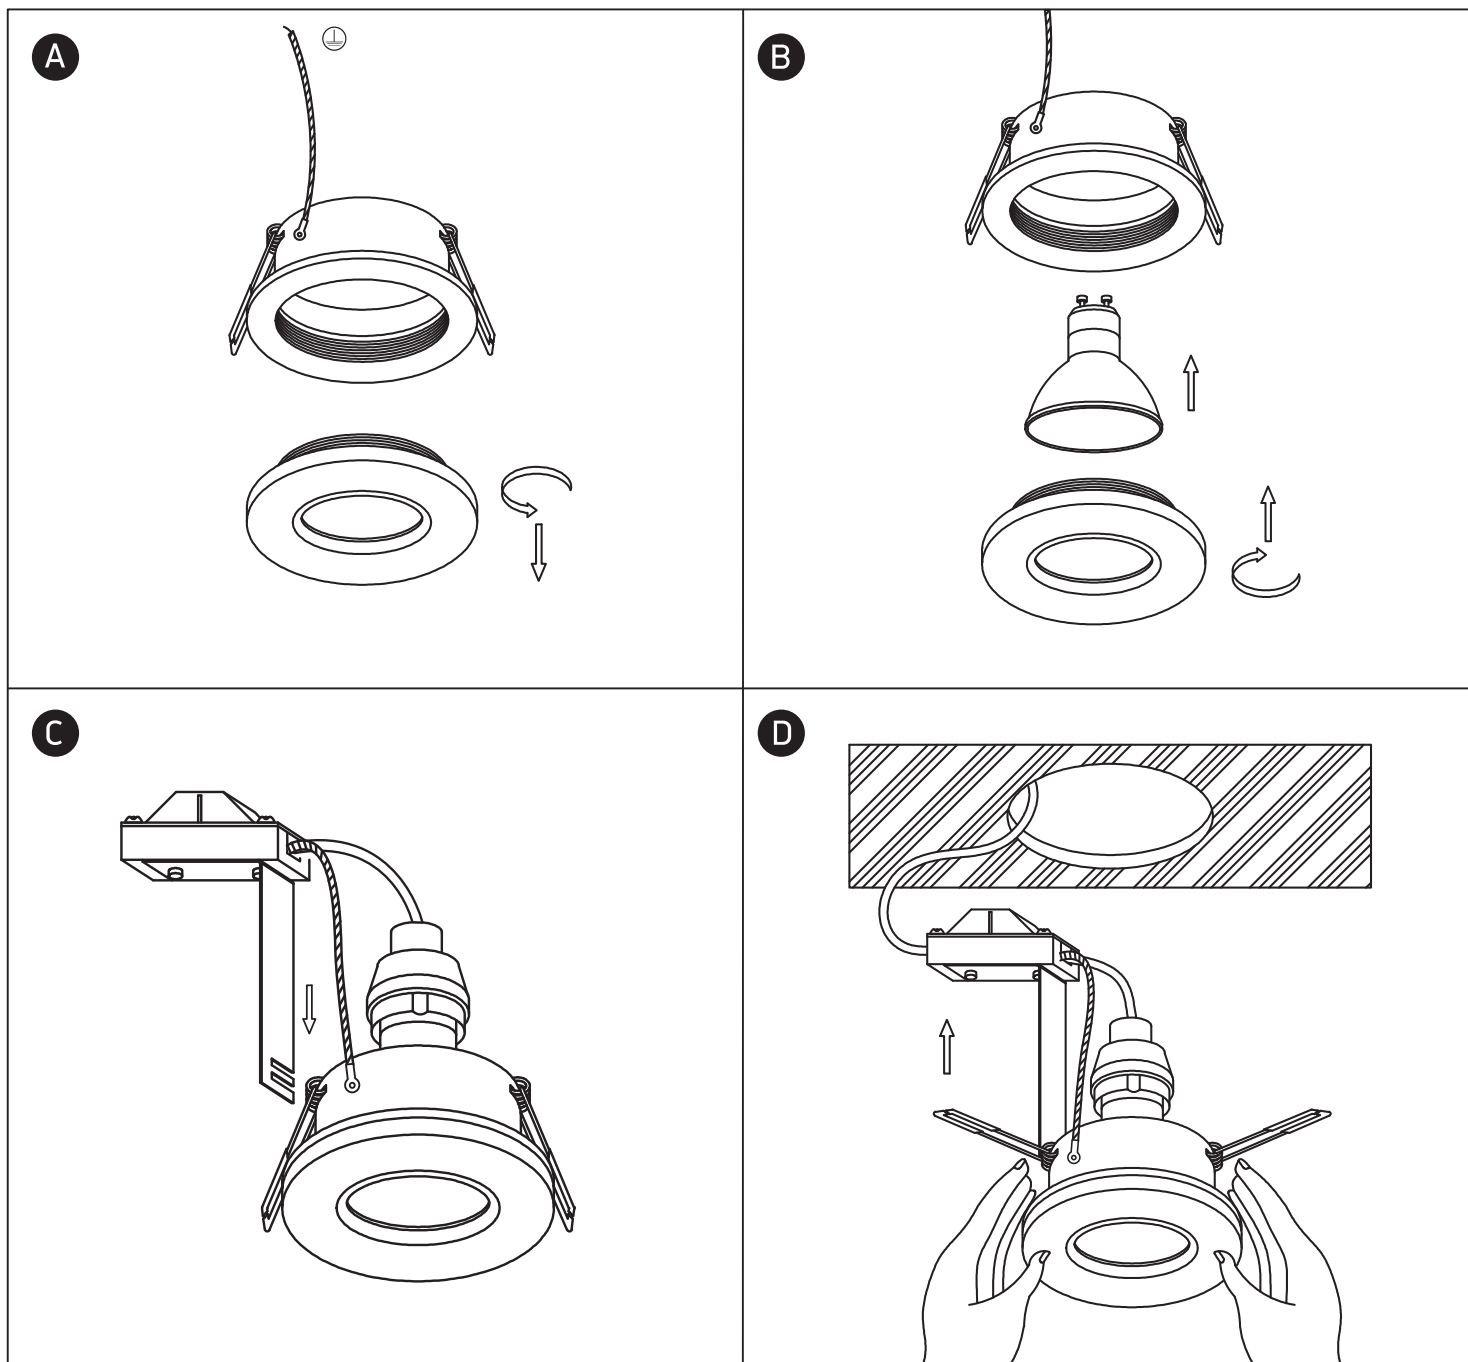

## 10105R1

100-240V | MR16 | GU10 | 10W | \*IP65 | Aluminium

\*IP65 is the protection degree for the visible part of the fitting under the ceiling. The part of the fitting hidden in the ceiling is IP20.