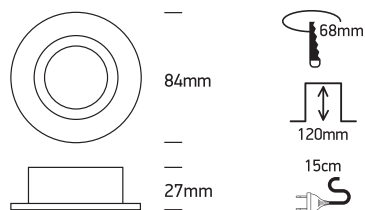

## 10105R1

100-240V | MR16 | GU10 | 10W | \*IP65 | Aluminium

\*IP65 is the protection degree for the visible part of the fitting under the ceiling. The part of the fitting hidden in the ceiling is IP20.