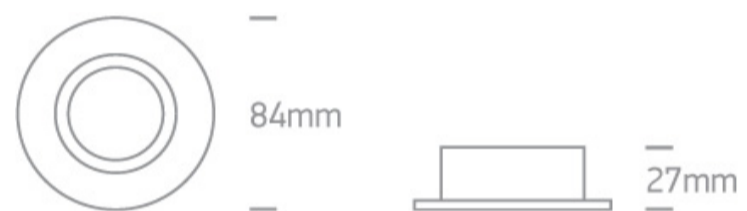

01 Recessed Spots Fixed>The IP65 Bathroom Range Aluminium

10105R1/B

IP65 Bathroom Recessed MR16 spot with GU10 lampholder.

Complies with standard EN60598-1 and any other specific standards.

Downloads

Dimensions

Gallery

Physical Specification

Item Group

01 Recessed Spots Fixed

Family

The IP65 Bathroom Range Aluminium

Order Code

10105R1/B

Colour

Black

Material

Aluminium

Shape

Circular

Height

27mm