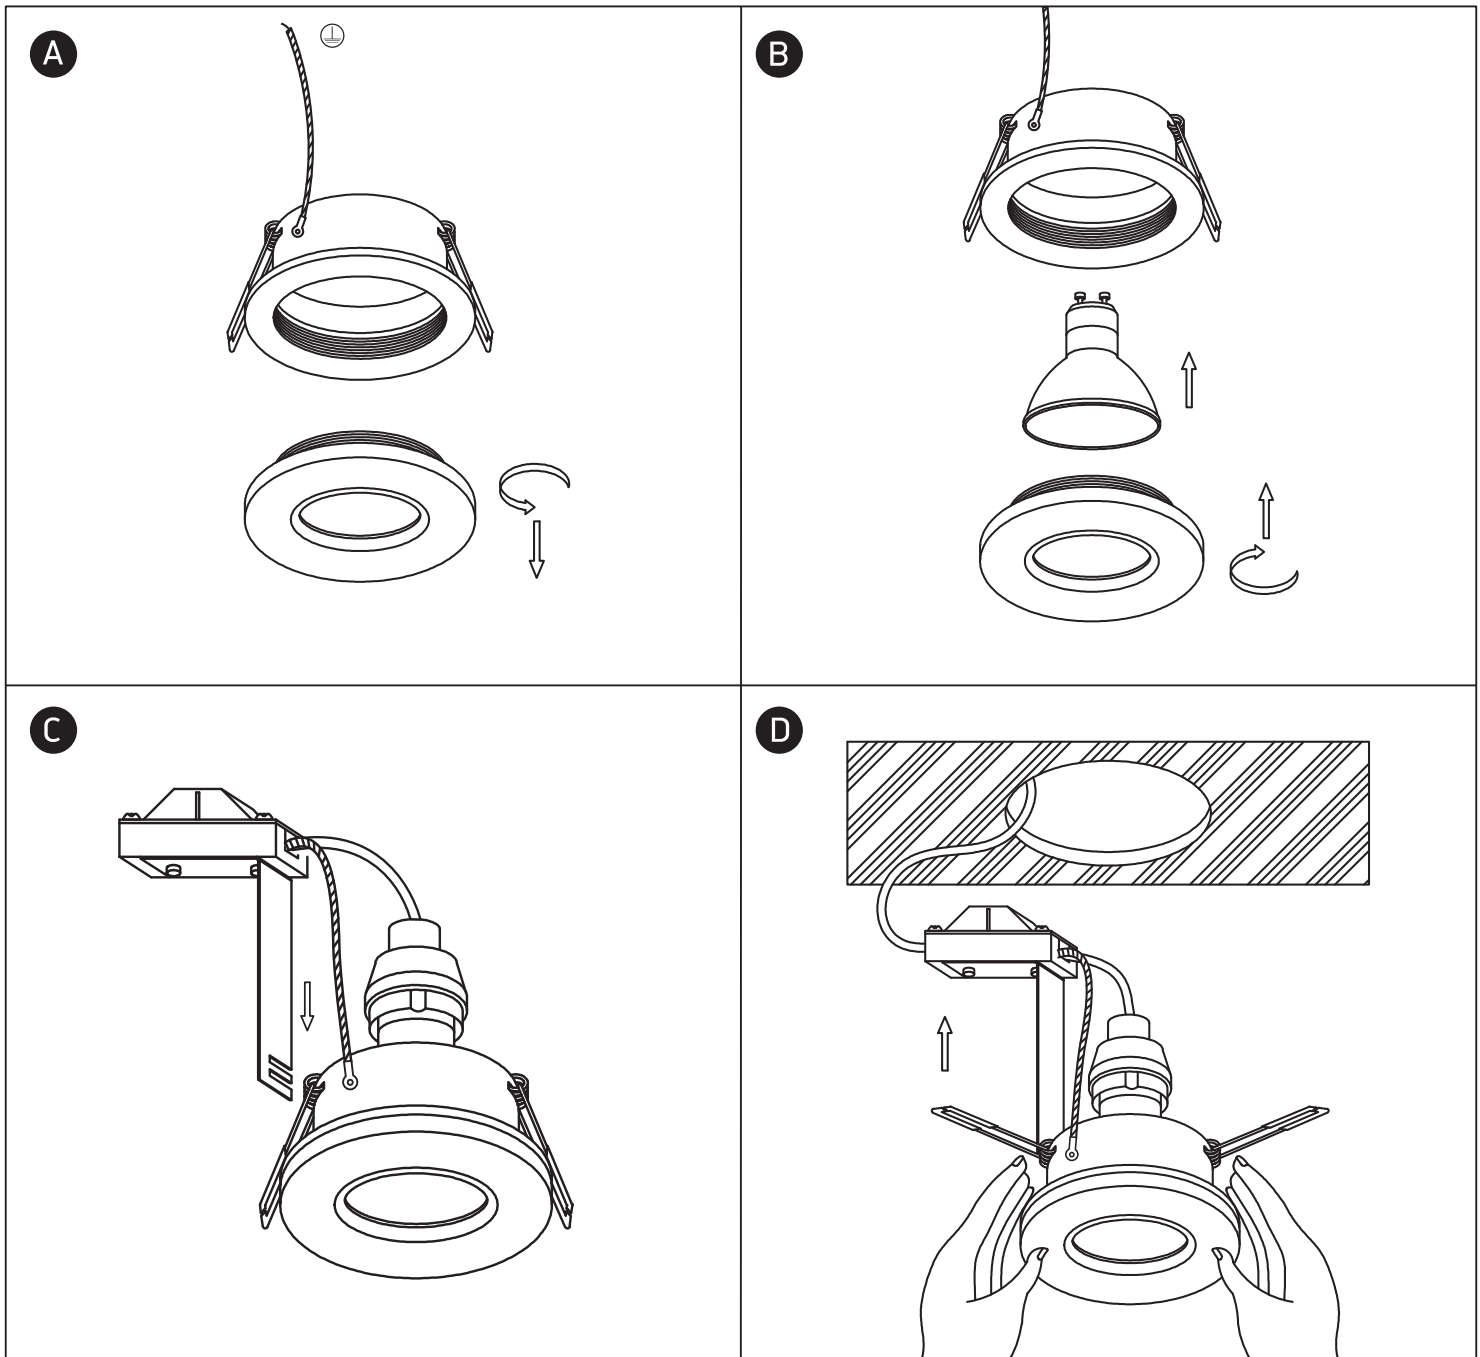

INSTALLATION MANUAL

10105R1

100-240V | MR16 | GU10 | 10W | *IP65 | Aluminium

*IP65 is the protection degree for the visible part of the fitting under the ceiling. The part of the fitting hidden in the ceiling is IP20.