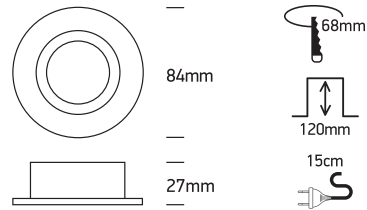

INSTALLATION MANUAL

10105R1

100-240V | MR16 | GU10 | 10W | *IP65 | Aluminium

*IP65 is the protection degree for the visible part of the fitting under the ceiling. The part of the fitting hidden in the ceiling is IP20.