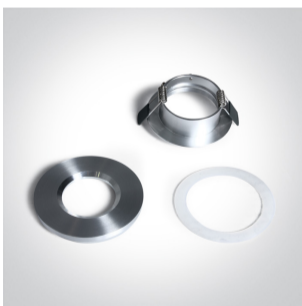

01 Recessed Spots Fixed > The IP65 Bathroom Range Aluminium

10105R1/AL

IP65 Bathroom Recessed MR16 spot with GU10 lampholder.

Complies with standard EN60598-1 and any other specific standards.

Downloads

Dimensions

Gallery

Physical Specification

Item Group

01 Recessed Spots Fixed

Family

The IP65 Bathroom Range Aluminium

Order Code

10105R1/AL

Colour

Aluminium

Material

Aluminium

Shape

Circular

Height

27mm