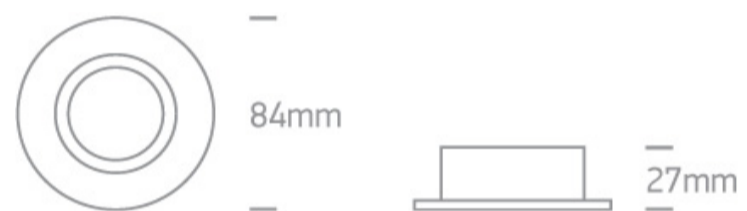

01 Recessed Spots Fixed > The IP65 Bathroom Range Aluminium

10105R1/AL

IP65 Bathroom Recessed MR16 spot with GU10 lampholder.

Complies with standard EN60598-1 and any other specific standards.

Downloads

Dimensions

Gallery

Physical Specification

Item Group

01 Recessed Spots Fixed

Family

The IP65 Bathroom Range Aluminium

Order Code

10105R1/AL

Colour

Aluminium

Material

Aluminium

Shape

Circular

Height

27mm