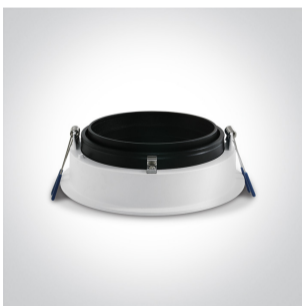

05 Downlights>The R111 Dark Light Shop Range Die cast

11110AD/B

Recessed adjustable Dark light R111 downlight with GU10 lampholder.

Complies with standard EN60598-1 and any other specific standards.

Downloads

Dimensions

Gallery

Physical Specification

Item Group

05 Downlights

Family

The R111 Dark Light Shop Range Die cast

Order Code

11110AD/B

Colour

Black

Material

Die Cast

Shape

Circular

Height

52mm

Diameter	170mm
Cutout Hole Diameter	155mm
Recessed Ceiling	Yes
Depth Required	150mm
Indoor	Yes
Adjustable	2 Directions

Electrical Characteristics

Gear	No
Fitting + Driver	
Input Voltage	100-240V
50 Hz	Yes
60 Hz	Yes
Safety Class	
Power(Watts)	75W
IP Rating	IP20
Light Source	Replaceable lamp
Lamp Holder	GU10
Number of Lamps	1
Dimmable	N/A
Cable Length	20cm
F Mark	