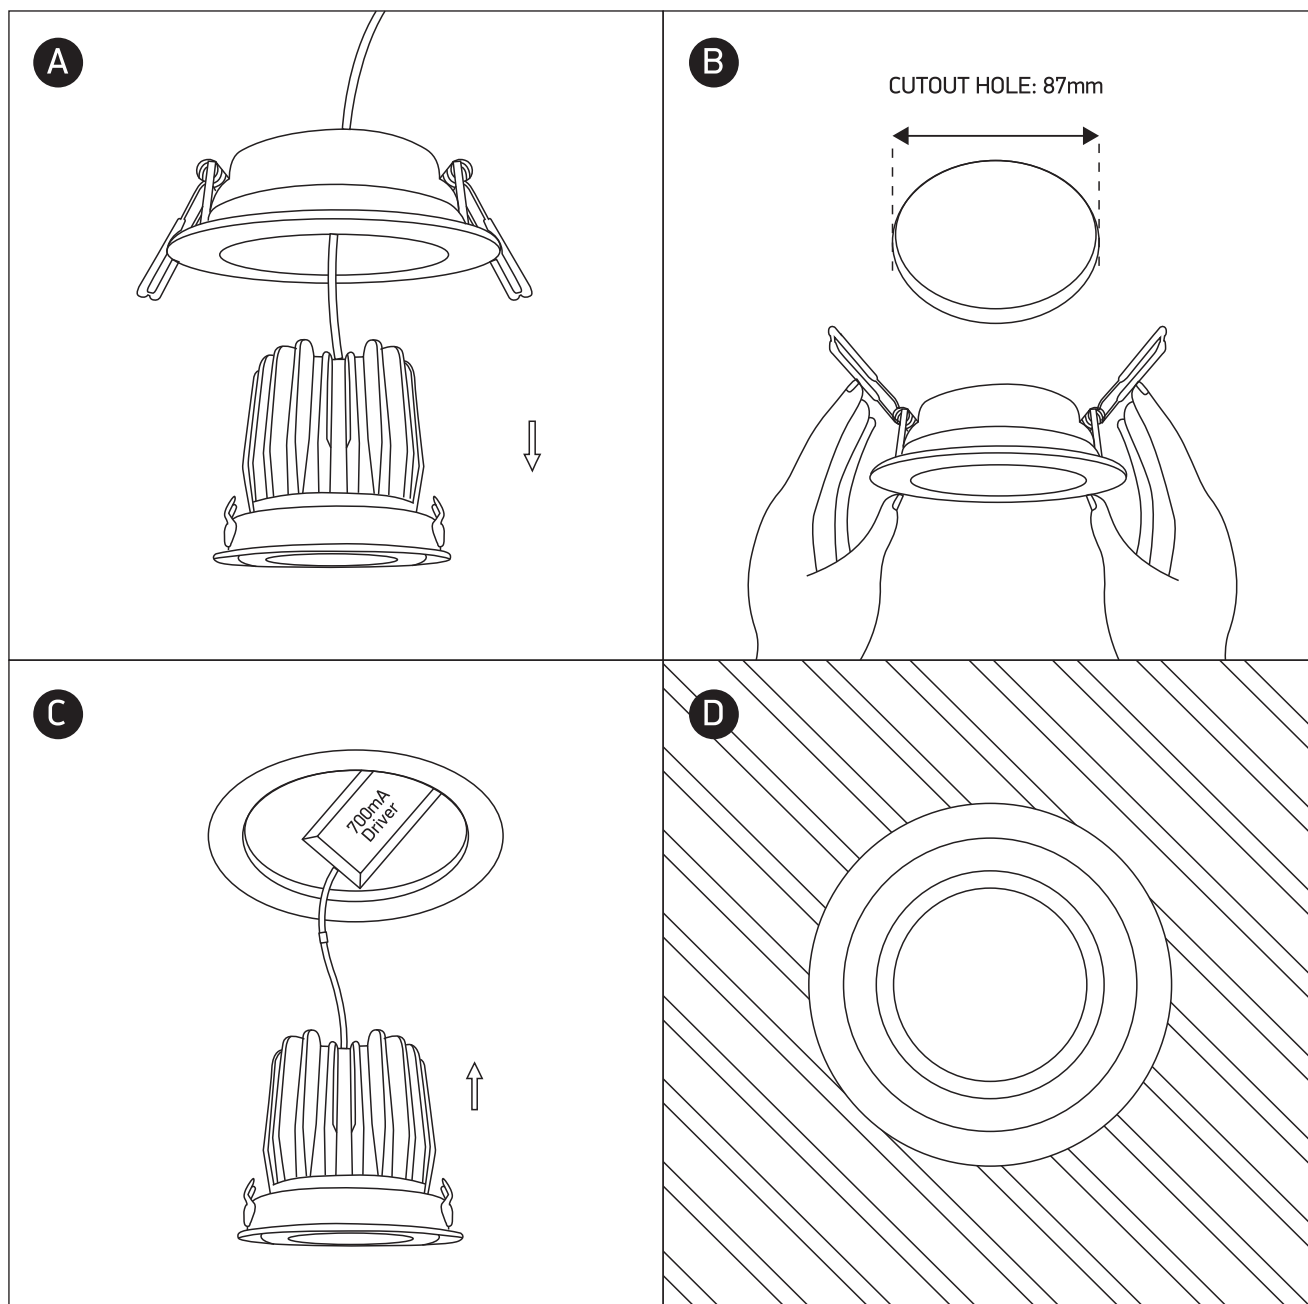

INSTALLATION MANUAL

11112E

ecolight

DARK LIGHT

700mA | 12W | IP20 | Die cast | Adjustable
Requires 700mA driver.

80 CRI

100mm

87mm

80mm

95mm

one
LIGHT

Warnings:

1. Make sure that the product is installed properly before connecting to electricity.
2. Do not cover the fitting.
3. Maintenance and installation should only be carried out by a professional electrician.