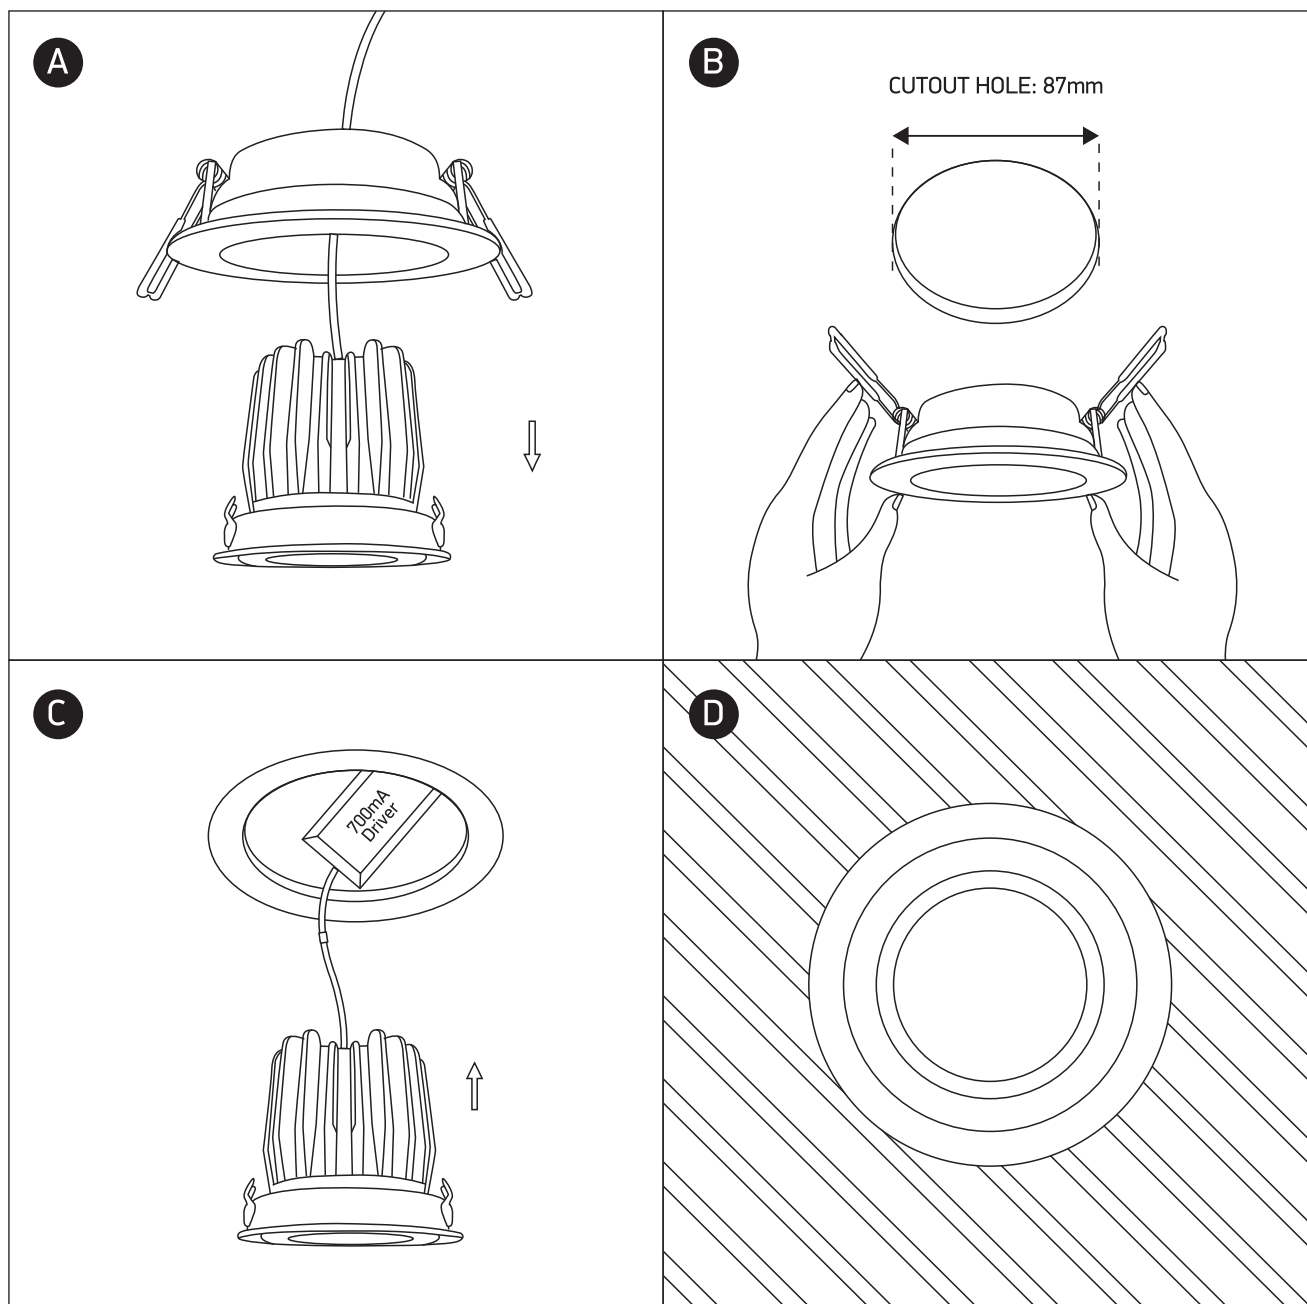

INSTALLATION MANUAL

11112E

ecolight

700mA | 12W | IP20 | Die cast | Adjustable
Requires 700mA driver.

one
LIGHT

Warnings:

1. Make sure that the product is installed properly before connecting to electricity.
2. Do not cover the fitting.
3. Maintenance and installation should only be carried out by a professional electrician.