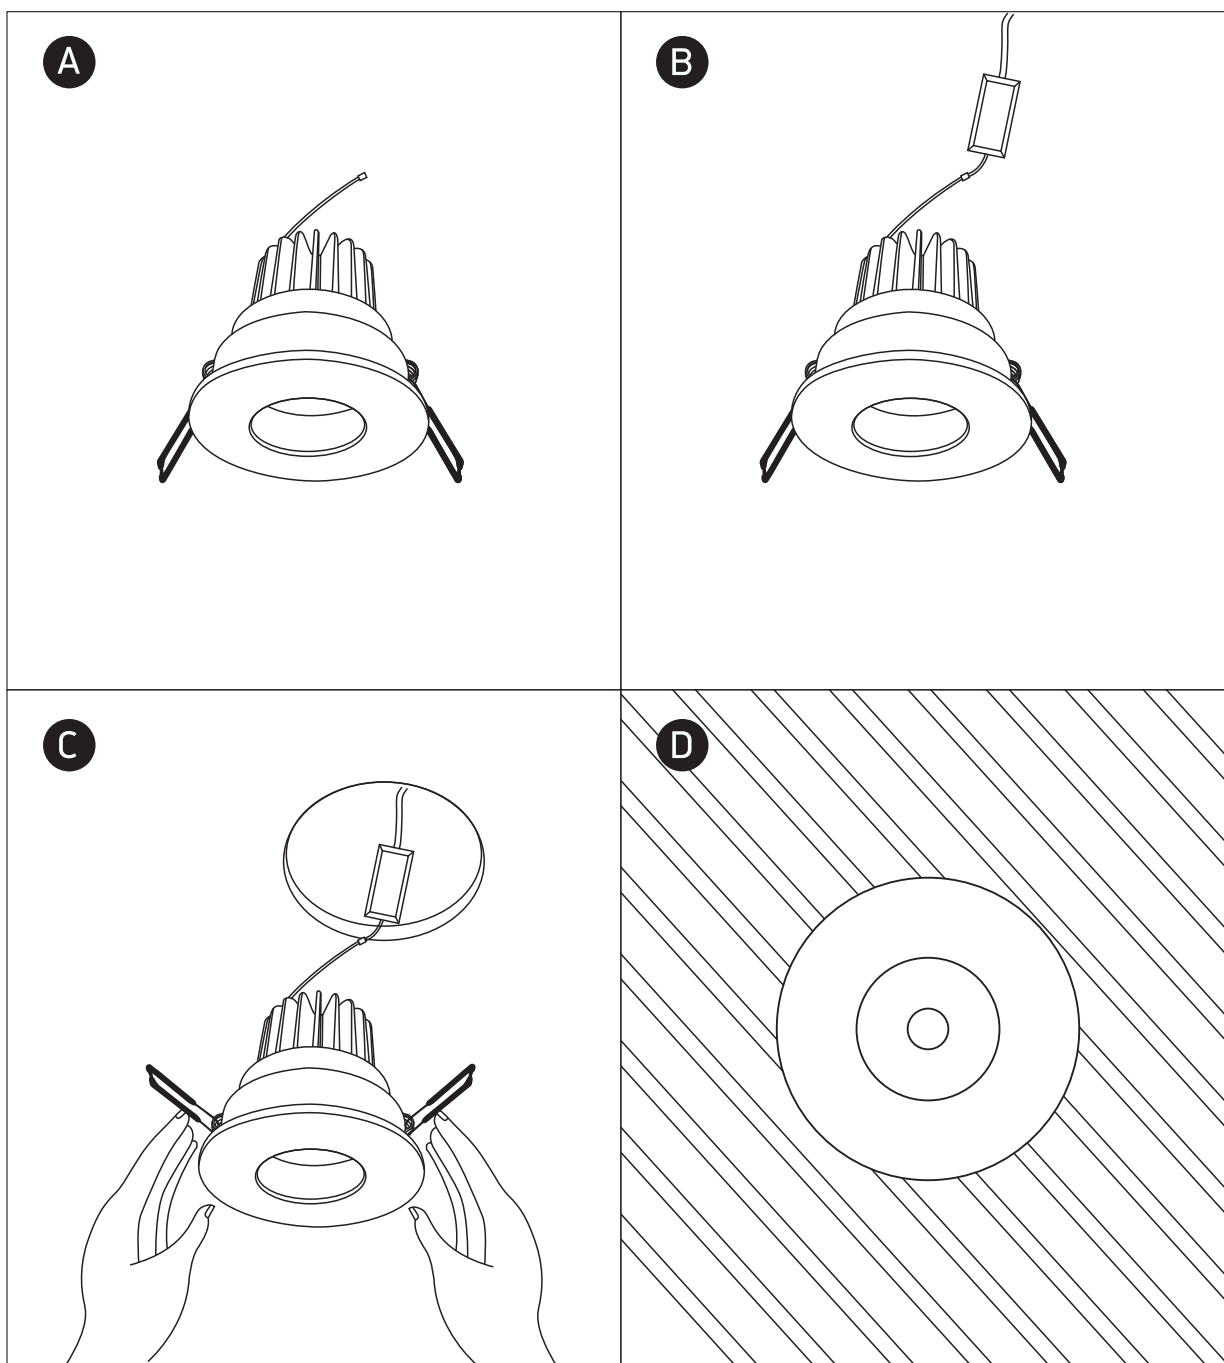

INSTALLATION MANUAL

11112D

ecolight

86mm

700mA | 12W | IP20 | Aluminium | Adjustable

Requires 700mA driver

80
CRI

85mm

one
LIGHT

Warnings:

1. Make sure that the product is installed properly before connecting to electricity.
2. Do not cover the fitting.
3. Maintenance and installation should only be carried out by a professional electrician.