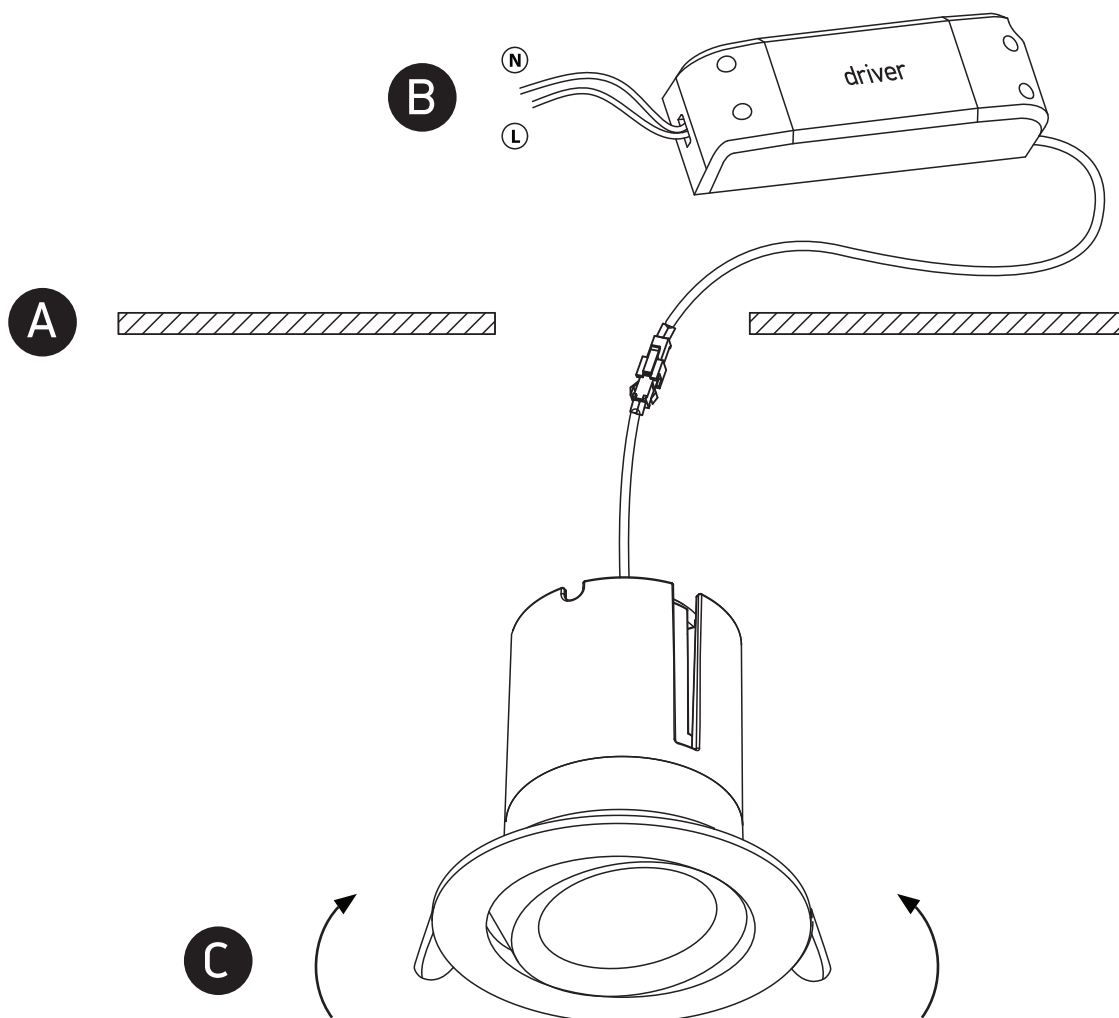

INSTALLATION MANUAL

11112

ecolight

700mA | COB LED | 12W | IP20 | Die cast | Adjustable

Requires 700mA driver.

90
CRI

one
LIGHT

Warnings: