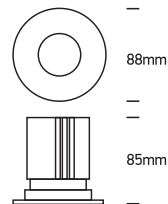

INSTALLATION MANUAL

11112

ecolight

700mA | COB LED | 12W | IP20 | Die cast | Adjustable

Requires 700mA driver.

90
CRI

one
LIGHT

Warnings: