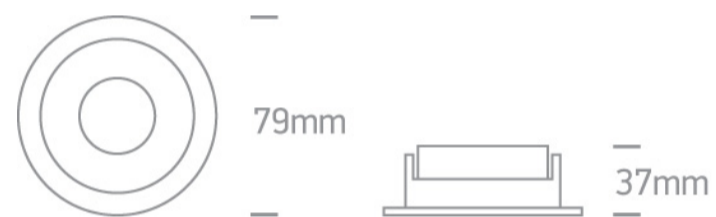

## 10105M/W/BS

White Body Brass Reflector Dark Light Recessed MR16 spot with GU10 lampholder.

Complies with standard EN60598-1 and any other specific standards.

## Dimensions

## Physical Specification

Item Group	01 Recessed Spots Fixed
Family	The Chill Out Range Round
Order Code	10105M/W/BS
Colour	White-Brass
Material	Aluminium
Shape	Circular
Height	37mm
Diameter	79mm
Cutout Hole Diameter	70mm
Recessed Ceiling	Yes
Depth Required	120mm
Indoor	Yes