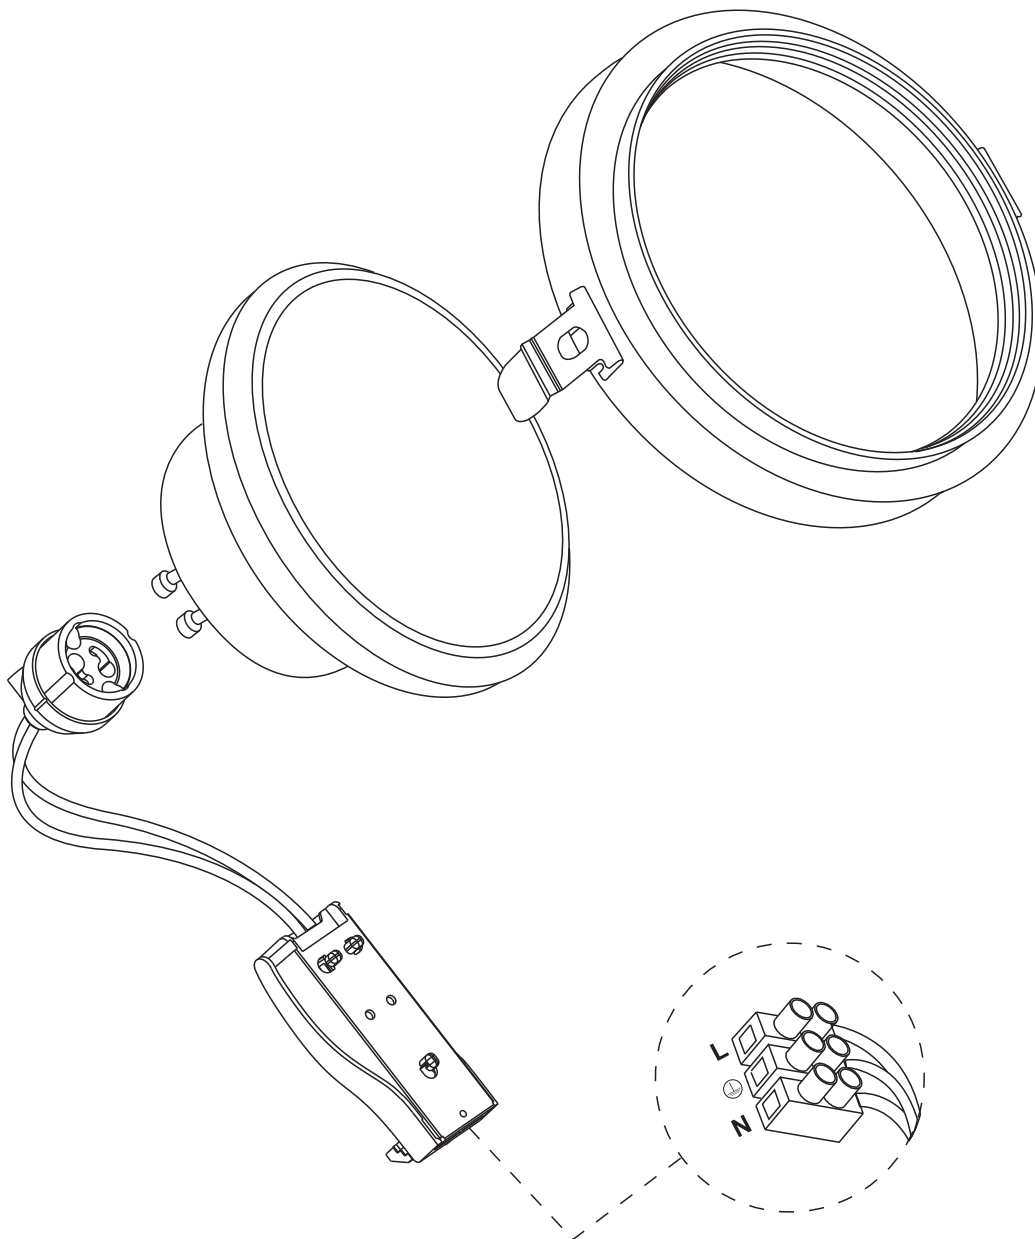

INSTALLATION MANUAL

11110TR

ADJUSTABLE

120mm

30mm

100-240V | R111 | GU10 | 75W | IP20 | Die cast | Adjustable

Requires base 51100TR / 51200TR.

Warnings: