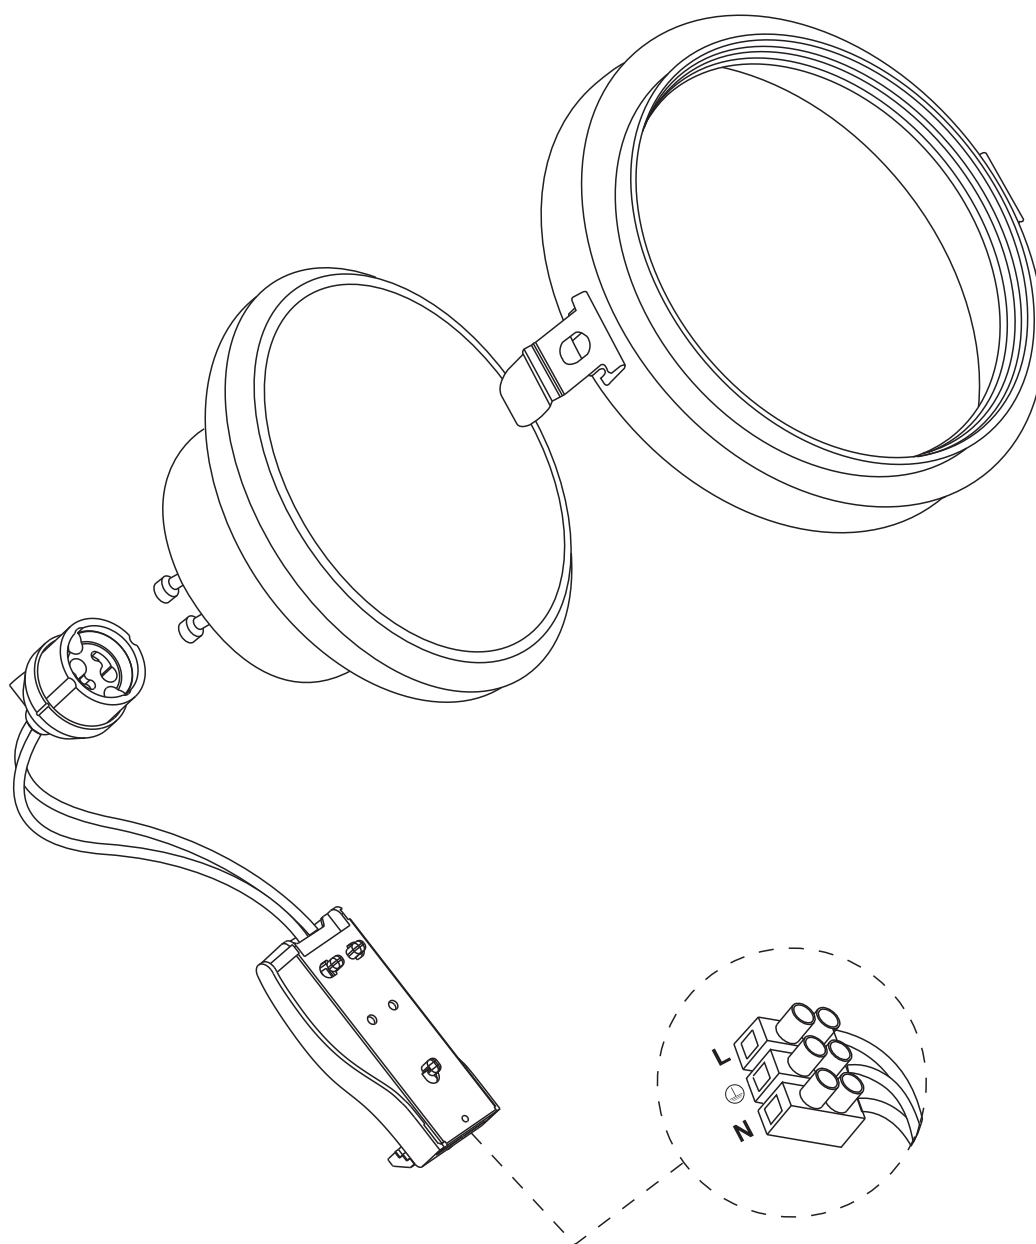

INSTALLATION MANUAL

11110TR

ADJUSTABLE

120mm

30mm

100-240V | R111 | GU10 | 75W | IP20 | Die cast | Adjustable

Requires base 51100TR / 51200TR.

Warnings: