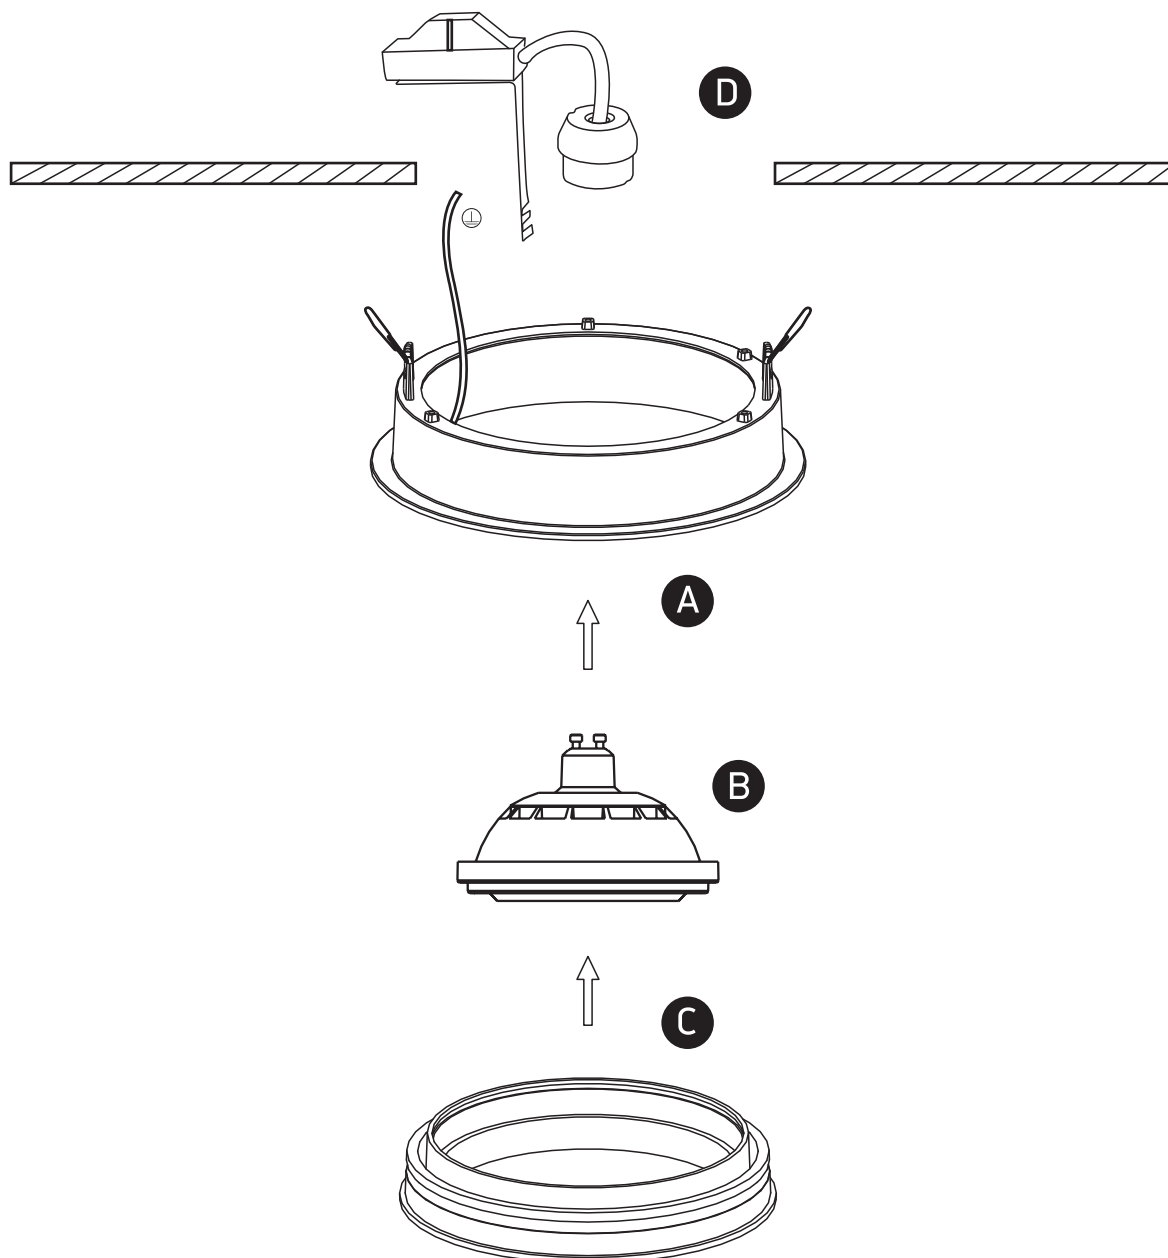

INSTALLATION MANUAL

11110N

100-240V | R111 | GU10 | 75W | IP20 | Aluminium | Adjustable

Warnings:

1. Make sure that the product is installed properly before connecting to electricity.
2. Do not cover the fitting.
3. Maintenance and installation should only be carried out by a professional electrician.