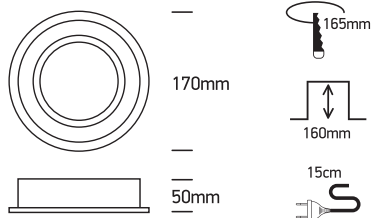

INSTALLATION MANUAL

11110N

100-240V | R111 | GU10 | 75W | IP20 | Aluminium | Adjustable

Warnings:

1. Make sure that the product is installed properly before connecting to electricity.
2. Do not cover the fitting.
3. Maintenance and installation should only be carried out by a professional electrician.