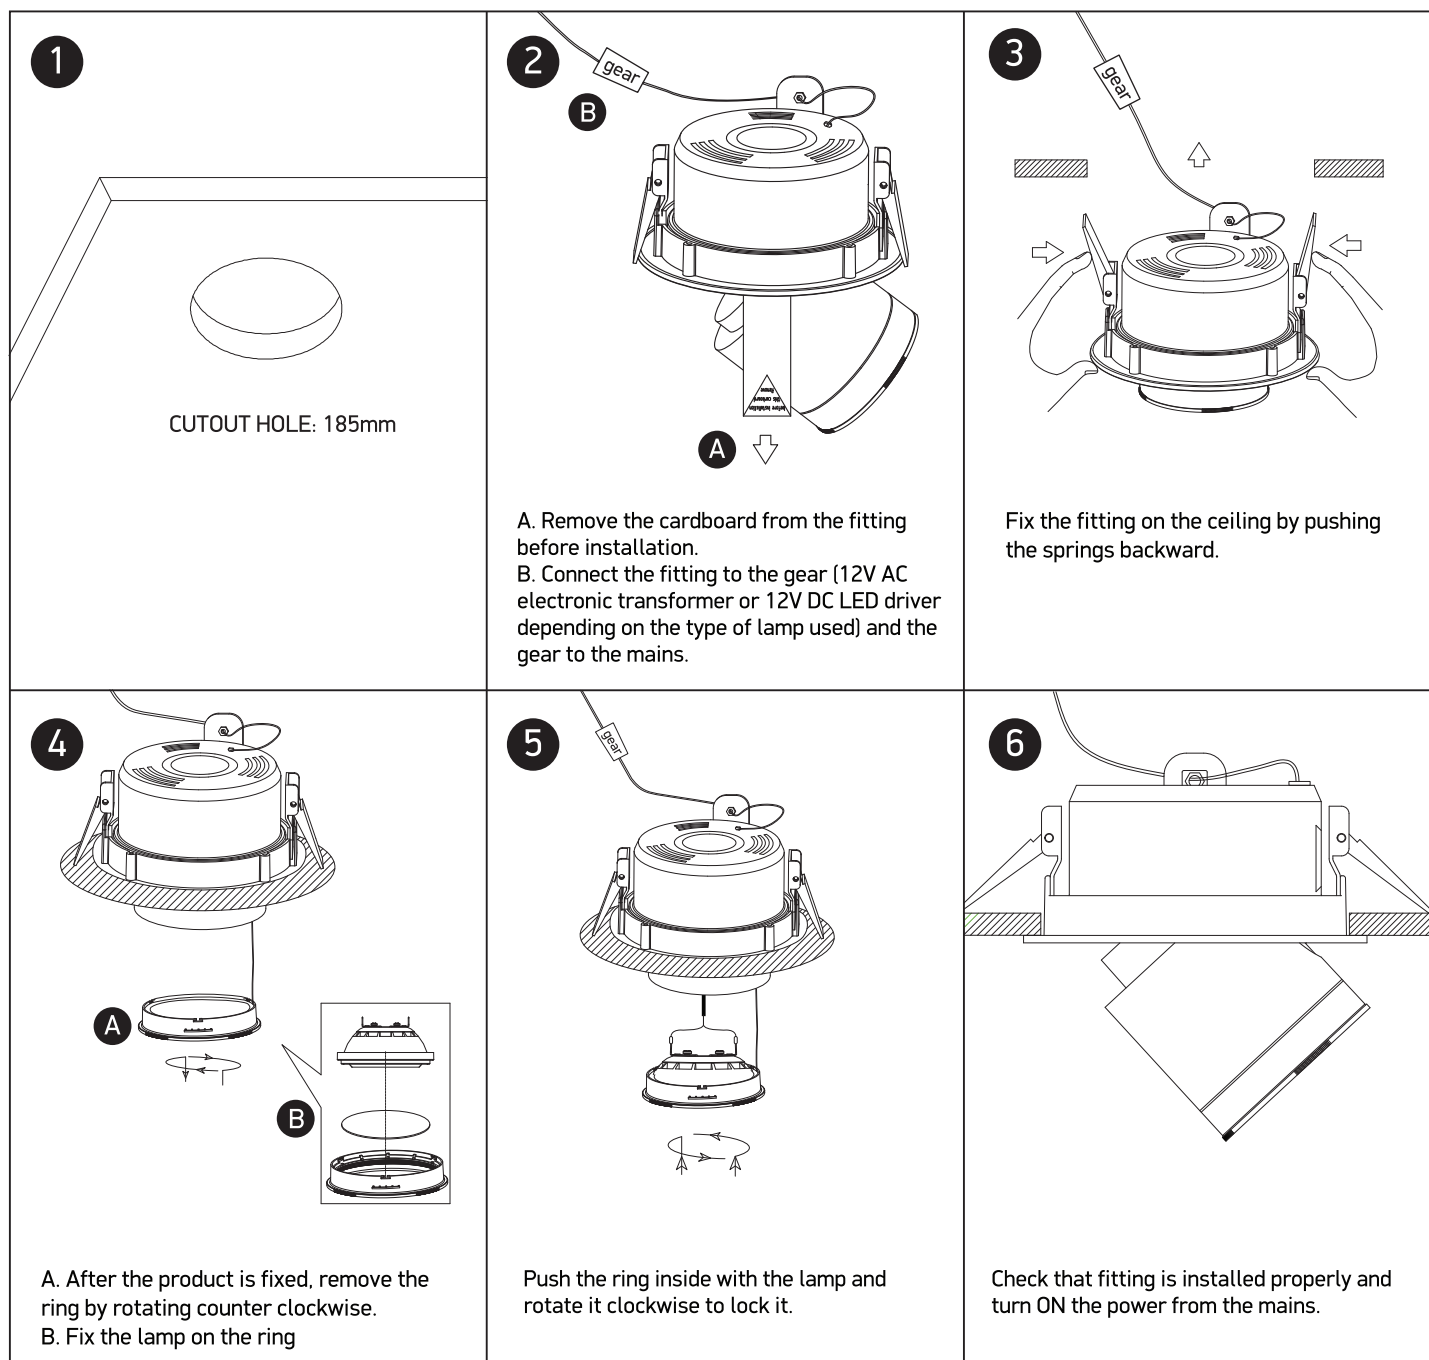

INSTALLATION MANUAL

11110H

12V | AR111 | G53 | 75W | IP20 | Die cast | Adjustable

Warnings:

1. Make sure that the product is installed properly before connecting to electricity.
2. Do not cover the fitting.
3. Maintenance and installation should only be carried out by a professional electrician.