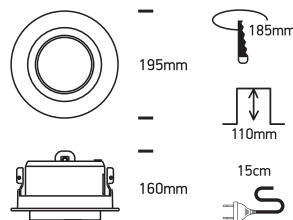

INSTALLATION MANUAL

11110H

12V | AR111 | G53 | 75W | IP20 | Die cast | Adjustable

Warnings:

1. Make sure that the product is installed properly before connecting to electricity.
2. Do not cover the fitting.
3. Maintenance and installation should only be carried out by a professional electrician.