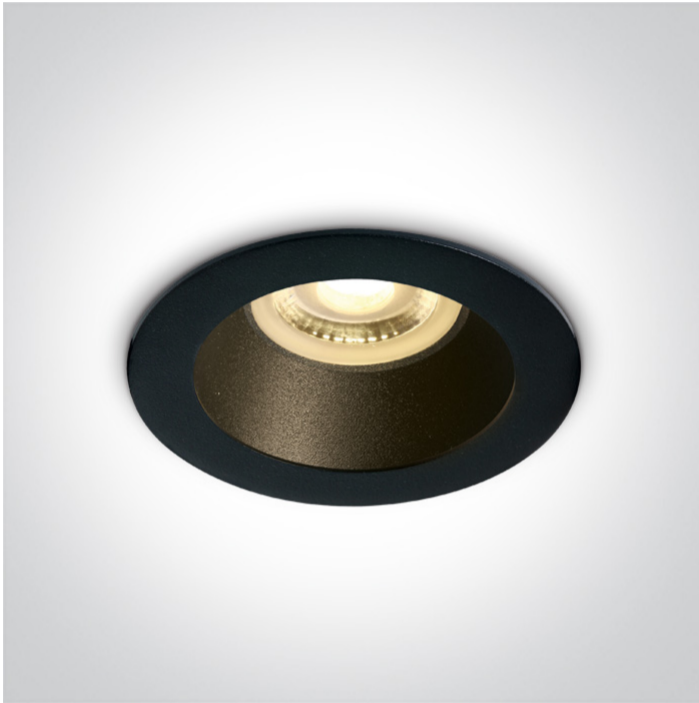

01 Recessed Spots Fixed>The Chill Out Range Round

10105M/B/B

Black Body Black Reflector Dark Light Recessed MR16 spot with GU10 lampholder.

Complies with standard EN60598-1 and any other specific standards.

Downloads

Dimensions

Physical Specification

Item Group	01 Recessed Spots Fixed
Family	The Chill Out Range Round
Order Code	10105M/B/B
Colour	Black
Material	Aluminium
Shape	Circular
Height	37mm
Diameter	79mm
Cutout Hole Diameter	70mm
Recessed Ceiling	Yes
Depth Required	120mm
Indoor	Yes

Adjustable

No

Завантажено з mamadecor.ua

Electrical Characteristics

Gear

No

Fitting + Driver

Input Voltage