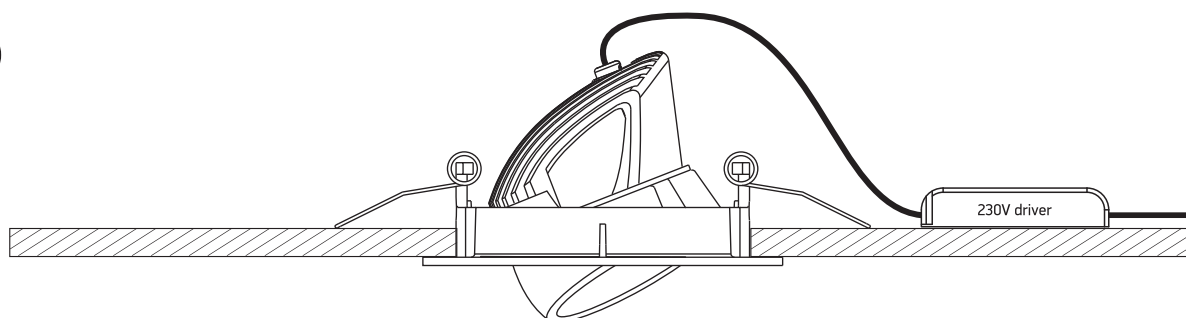

INSTALLATION MANUAL

11110F

ecodownlight

ADJUSTABLE

DIMMABLE

108mm

230V | 10W | IP20 | Die cast

Complete with driver

80 CRI

76mm

one
LIGHT

A

CUTOUT HOLE: 90mm

B

C

Warnings: