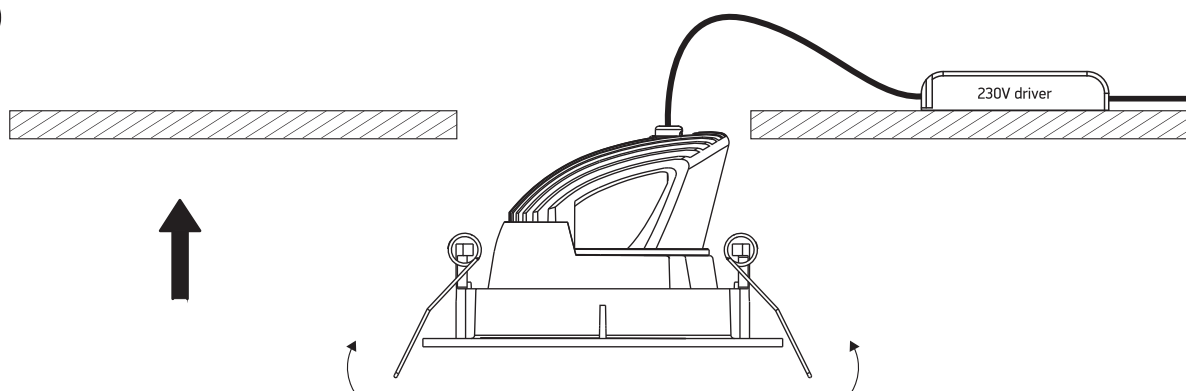

INSTALLATION MANUAL

11110F

ecodownlight

ADJUSTABLE

DIMMABLE

108mm

230V | 10W | IP20 | Die cast

Complete with driver

80 CRI

76mm

one
LIGHT

A

CUTOUT HOLE: 90mm

B

C

Warnings: