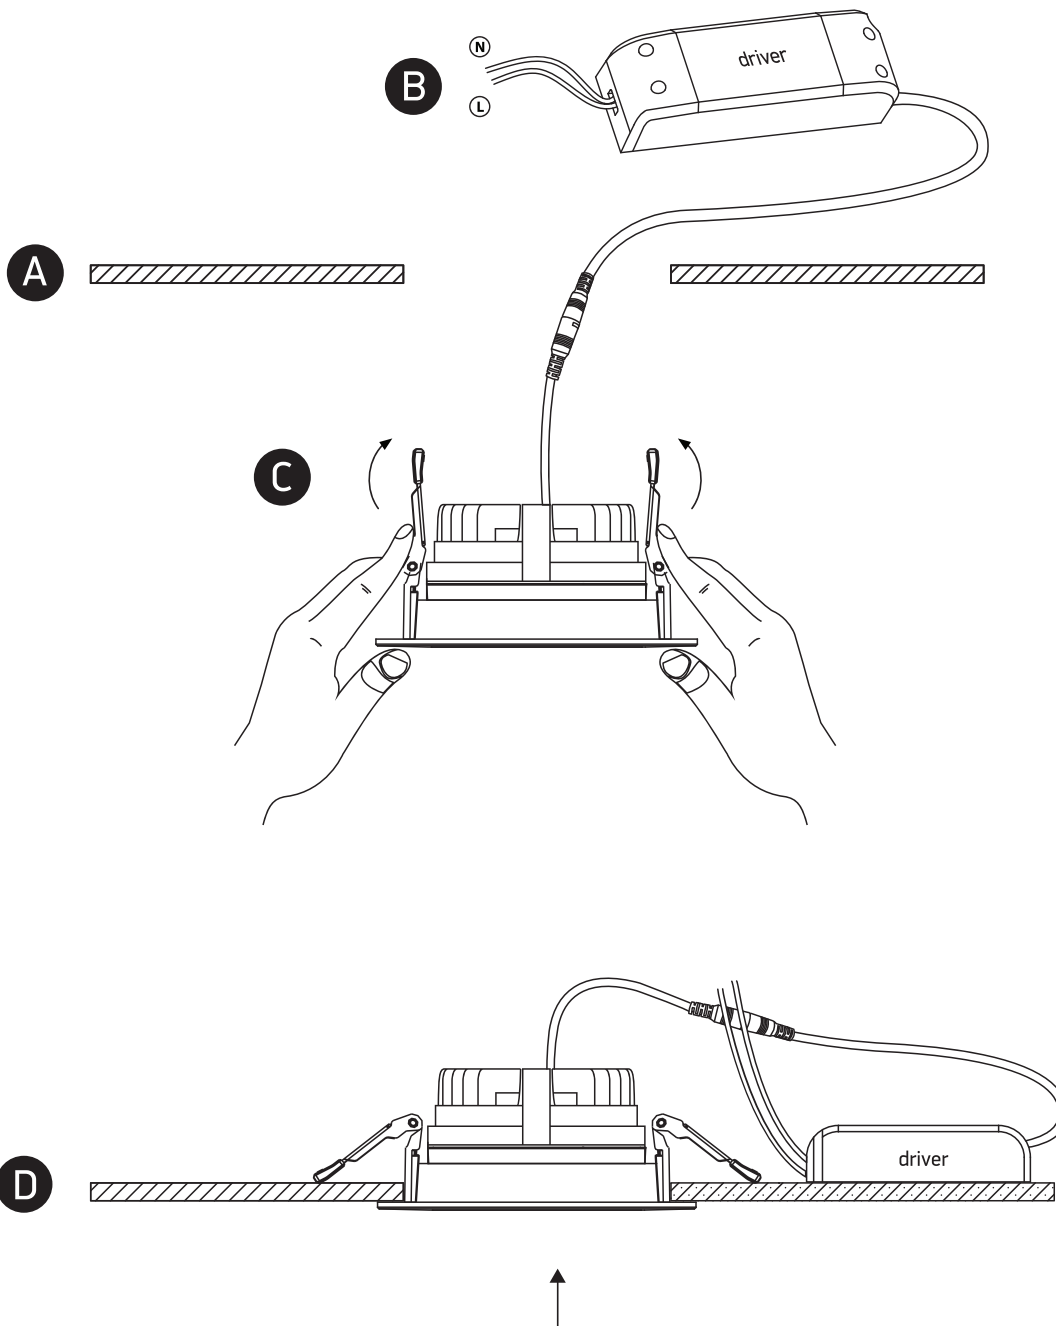

INSTALLATION MANUAL

11110E

ecolight

DARK LIGHT
ADJUSTABLE

95mm

230V | COB LED | 10W | IP20 | Die cast

Complete with 250mA driver.

80
CRI

50mm

one
LIGHT

Warnings:

1. Make sure that the product is installed properly before connecting to electricity.
2. Do not cover the fitting.
3. Maintenance and installation should only be carried out by a professional electrician.