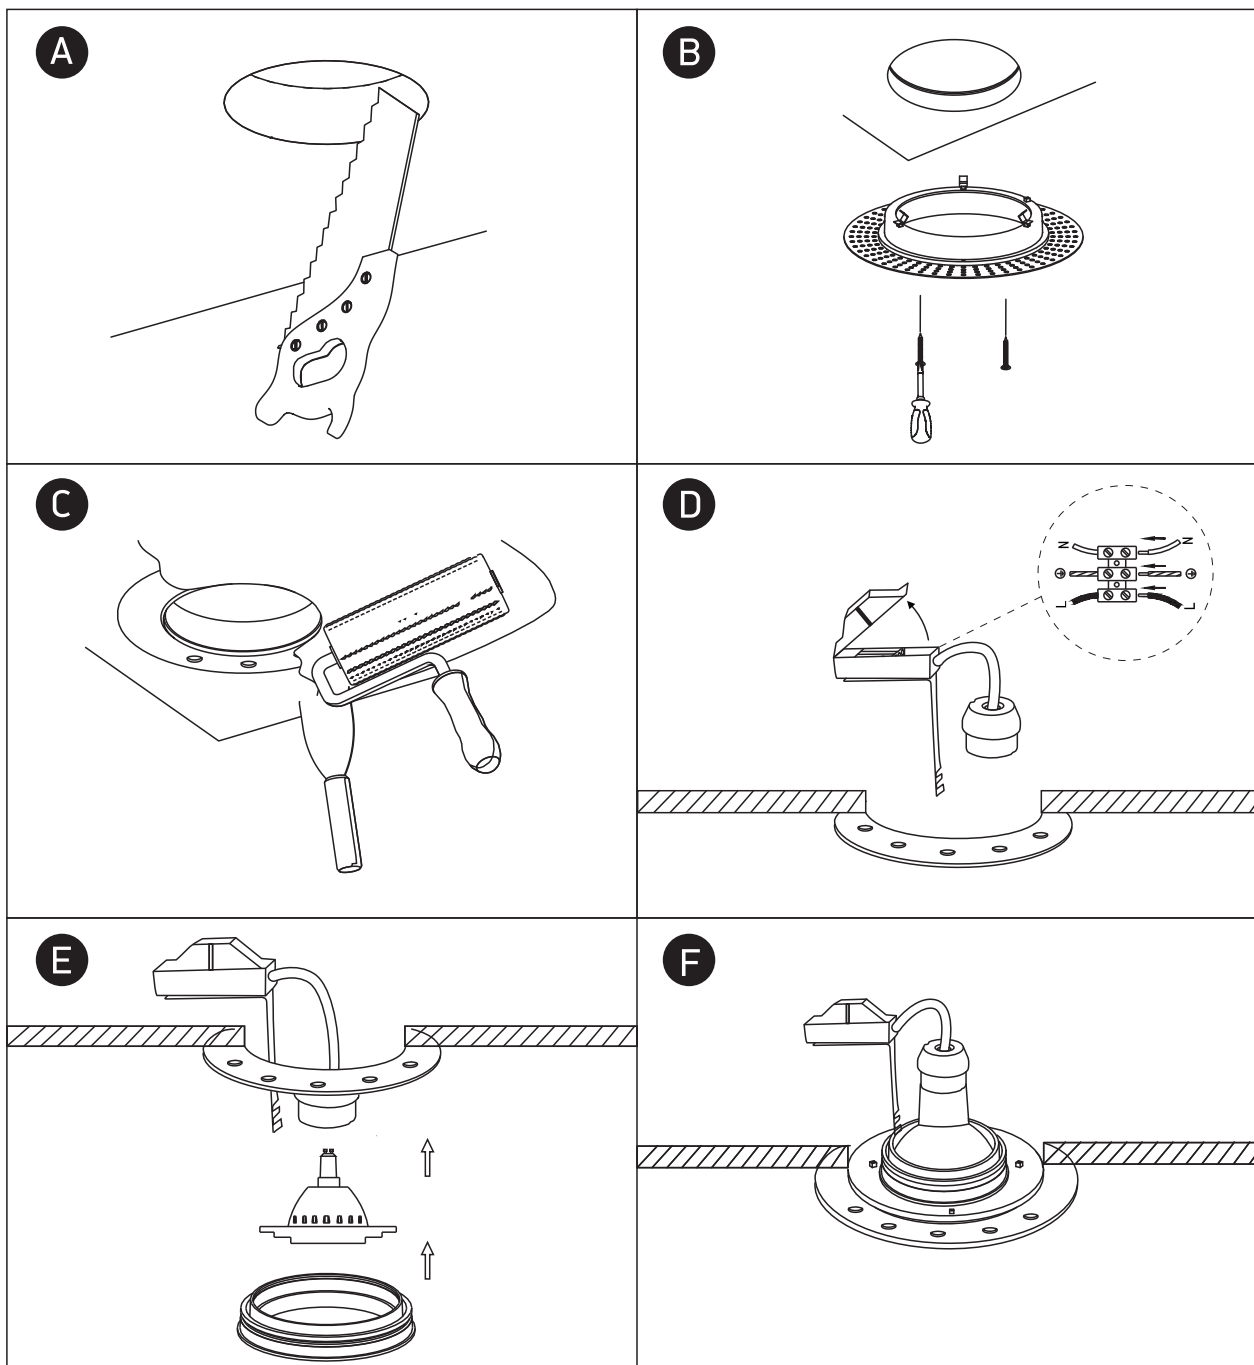

INSTALLATION MANUAL

11110ATR

ADJUSTABLE

100-240V | R111 | GU10 | 75W | IP20 | Trimless | Die cast | Adjustable

Warnings:

1. Make sure that the product is installed properly before connecting to electricity.
2. Do not cover the fitting.
3. Maintenance and installation should only be carried out by a professional electrician.