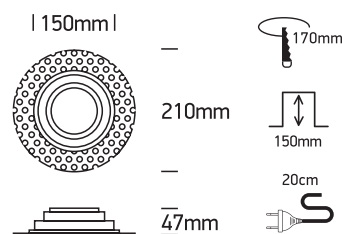

INSTALLATION MANUAL

11110ATR

ADJUSTABLE

100-240V | R111 | GU10 | 75W | IP20 | Trimless | Die cast | Adjustable

Warnings:

1. Make sure that the product is installed properly before connecting to electricity.
2. Do not cover the fitting.
3. Maintenance and installation should only be carried out by a professional electrician.