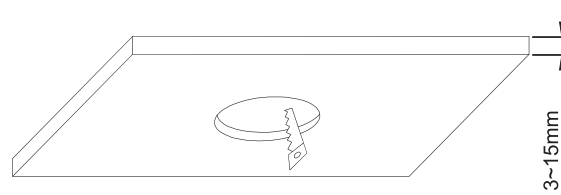

## 10105K

ecoLED

123mm

100mm

230V | 5W | IP53 | Die cast

Complete with LED driver

130mm

107mm

**A**

Cutting Hole:  
107mm

**B**

**C**