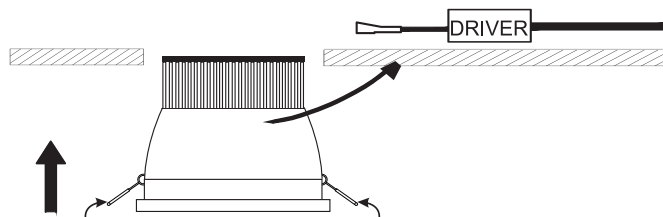

INSTALLATION MANUAL

10105K

ecoLED

123mm

100mm

230V | 5W | IP53 | Die cast

Complete with LED driver

130mm

107mm

A

Cutting Hole:
107mm

B

C

Warnings:

1. Make sure that the product is installed properly before connecting to electricity.
2. Do not cover the fitting.
3. Maintenance and installation should only be carried out by a professional electrician.