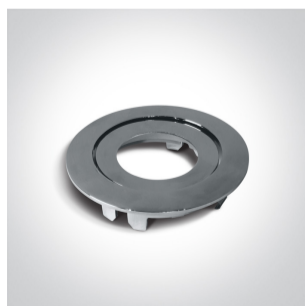

04 Recessed Spots Adjustable LED>The COB Fire Rated Range

11106PF/W

6W LED Fire Rated Recessed adjustable spot, IP20.

Requires 350mA driver.

Complies with standard EN60598-1 and any other specific standards.

Downloads

Dimensions

Dimensions are complete with the ring.

Gallery

Must be ordered separately

050044/B

050044/C

050044/MC

050044/W

89008

Physical Specification

Item Group	04 Recessed Spots Adjustable LED
Family	The COB Fire Rated Range
Order Code	11106PF/W
Colour	White
Material	Die Cast
Shape	Circular
Height	70mm
Diameter	89mm
Cutout Hole Diameter	75mm
Recessed Ceiling	Yes
Depth Required	90mm
Indoor	Yes
Adjustable	1 Direction