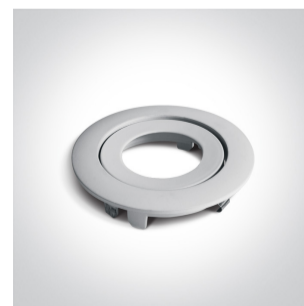

04 Recessed Spots Adjustable LED>The COB Fire Rated Range

11106PF/W

6W LED Fire Rated Recessed adjustable spot, IP20.

Requires 350mA driver.

Complies with standard EN60598-1 and any other specific standards.

Downloads

Dimensions

Dimensions are complete with the ring.

Gallery

Must be ordered separately

050044/B

050044/C

050044/MC

050044/W

89008

Physical Specification

Item Group	04 Recessed Spots Adjustable LED
Family	The COB Fire Rated Range
Order Code	11106PF/W
Colour	White
Material	Die Cast
Shape	Circular
Height	70mm
Diameter	89mm
Cutout Hole Diameter	75mm
Recessed Ceiling	Yes
Depth Required	90mm
Indoor	Yes
Adjustable	1 Direction