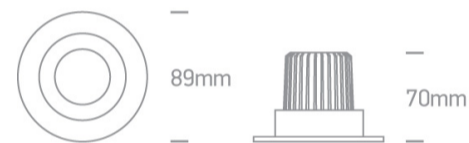

04 Recessed Spots Adjustable LED>The COB Fire Rated Range

11106PF/W

6W LED Fire Rated Recessed adjustable spot, IP20.

Requires 350mA driver.

Complies with standard EN60598-1 and any other specific standards.

Downloads

Dimensions

Dimensions are complete with the ring.

Gallery

Must be ordered separately

050044/B

050044/C

050044/MC

050044/W

89008

Physical Specification

Item Group	04 Recessed Spots Adjustable LED
Family	The COB Fire Rated Range
Order Code	11106PF/W
Colour	White
Material	Die Cast
Shape	Circular
Height	70mm
Diameter	89mm
Cutout Hole Diameter	75mm
Recessed Ceiling	Yes
Depth Required	90mm
Indoor	Yes
Adjustable	1 Direction

Colour Temperature	3000K
Lumen Output	500lm
Light Efficiency	83,33lm/W
CRI	80
Beam Angle	40°
Illumination Diagram	

Packing Info

Box Length	12cm
Box Width	11cm
Box Height	8,5cm
Box Weight	0,322Kg
Pcs/Carton	20
Barcode	5291889047162
HS Code	9405409900