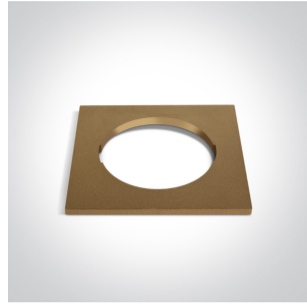

01 Recessed Spots Fixed&gt;The Mix &amp; Match Range

10105H/BS

Dark Light Recessed MR16 spot with GU10 lampholder.

Complies with standard EN60598-1 and any other specific standards.

## Gallery

050182/B

050182/BS

050182/W

050182R/B

050182R/BS

050182R/W

050182RA/B

## Physical Specification

Item Group	01 Recessed Spots Fixed
Family	The Mix & Match Range
Order Code	10105H/BS
Colour	Brass Reflector
Material	Die Cast
Shape	Circular
Height	40mm
Diameter	71mm
Cutout Hole Diameter	64mm
Recessed Ceiling	Yes
Depth Required	100mm
Indoor	Yes
Adjustable	No