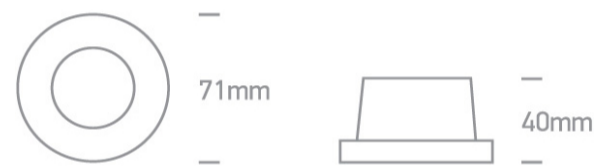

01 Recessed Spots Fixed&gt;The Mix &amp; Match Range

10105H/BS

Dark Light Recessed MR16 spot with GU10 lampholder.

Complies with standard EN60598-1 and any other specific standards.

## Dimensions