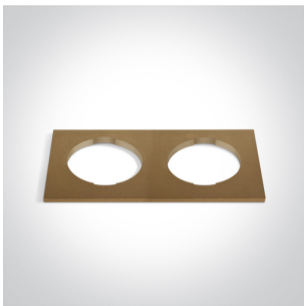

050182RB/BS