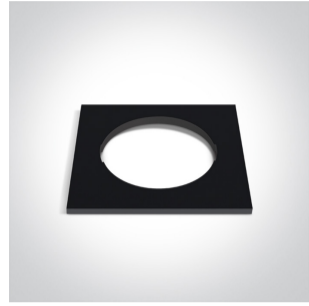

01 Recessed Spots Fixed&gt;The Mix &amp; Match Range

10105H/BS

Dark Light Recessed MR16 spot with GU10 lampholder.

Complies with standard EN60598-1 and any other specific standards.

## Dimensions

## Gallery

050182/B

050182/BS

050182/W

050182R/B

050182R/BS

050182R/W

050182RA/B

## Physical Specification

Item Group	01 Recessed Spots Fixed
Family	The Mix & Match Range
Order Code	10105H/BS
Colour	Brass Reflector
Material	Die Cast
Shape	Circular
Height	40mm
Diameter	71mm
Cutout Hole Diameter	64mm
Recessed Ceiling	Yes
Depth Required	100mm
Indoor	Yes
Adjustable	No