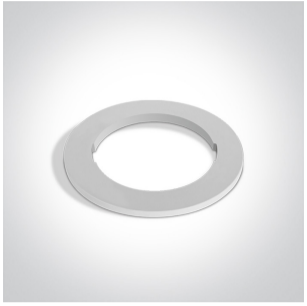

01 Recessed Spots Fixed&gt;The Mix &amp; Match Range

10105H/BS

Dark Light Recessed MR16 spot with GU10 lampholder.

Complies with standard EN60598-1 and any other specific standards.

## Gallery

050182/B

050182/BS

050182/W

050182R/B

050182R/BS

050182R/W

050182RA/B

## Physical Specification

Item Group	01 Recessed Spots Fixed
Family	The Mix & Match Range
Order Code	10105H/BS
Colour	Brass Reflector
Material	Die Cast
Shape	Circular
Height	40mm
Diameter	71mm
Cutout Hole Diameter	64mm
Recessed Ceiling	Yes
Depth Required	100mm
Indoor	Yes
Adjustable	No