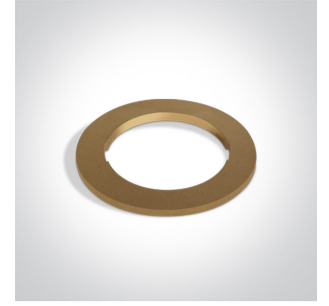

01 Recessed Spots Fixed&gt;The Mix &amp; Match Range

10105H/BS

Dark Light Recessed MR16 spot with GU10 lampholder.

Complies with standard EN60598-1 and any other specific standards.

## Gallery

050182/B

050182/BS

050182/W

050182R/B

050182R/BS

050182R/W

050182RA/B

050182RA/BS

050182RA/W

050182RB/B

050182RB/BS

050182RB/W

## Physical Specification

Item Group	01 Recessed Spots Fixed
Family	The Mix & Match Range
Order Code	10105H/BS
Colour	Brass Reflector
Material	Die Cast
Shape	Circular
Height	40mm
Diameter	71mm
Cutout Hole Diameter	64mm
Recessed Ceiling	Yes
Depth Required	100mm
Indoor	Yes
Adjustable	No