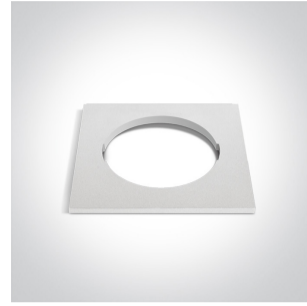

050182RA/W