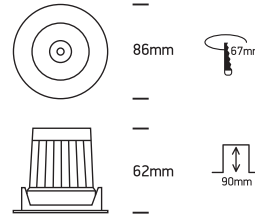

INSTALLATION MANUAL

11109KD

ecolight

230V | 9,2W | IP20 | Aluminium | Adjustable

Complete with LED dimmable driver

PRODUCT DESCRIPTION

LED ceiling light integrates compact housing design and outstanding optical performance. It has COB as light source, high power efficiency, up to 90% energy saving compared to traditional Halogen lamp. No UV and Cool Beam (no IR). Complies with CE and RoHS standard.