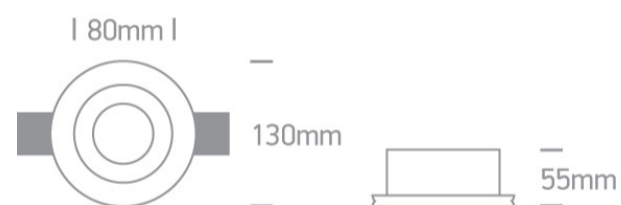

01 Recessed Spots Fixed > Trimless Gypsum

10105GT2

Trimless Gypsum Dark Light Recessed MR16 spot with GU10 lampholder.

Complies with standard EN60598-1 and any other specific standards.

Downloads

Dimensions

Colour

White

Material

Gypsum

Shape

Circular

Height

55mm

Diameter	130mm
Cutout Hole Diameter	132mm
Recessed trimless ceiling	Yes
Depth Required	150mm
Indoor	Yes
Adjustable	No

Electrical Characteristics

Gear	No
------	----

Fitting + Driver

Input Voltage	100-240V
50 Hz	Yes
60 Hz	Yes
Safety Class	
Power(Watts)	10W
IP Rating	IP20
Light Source	Replaceable lamp
Lamp Holder	GU10
Number of Lamps	1
Dimmable	N/A
Cable Length	15cm
F Mark	

Illumination Data

Illumination Diagram	
Dark Light	Yes

Packing Info

Box Length	17cm
------------	------

Box Width	17cm
Box Height	10,5cm
Box Weight	0,685kg
Pcs/Carton	24
Barcode	5291889031635
HS Code	9405409900