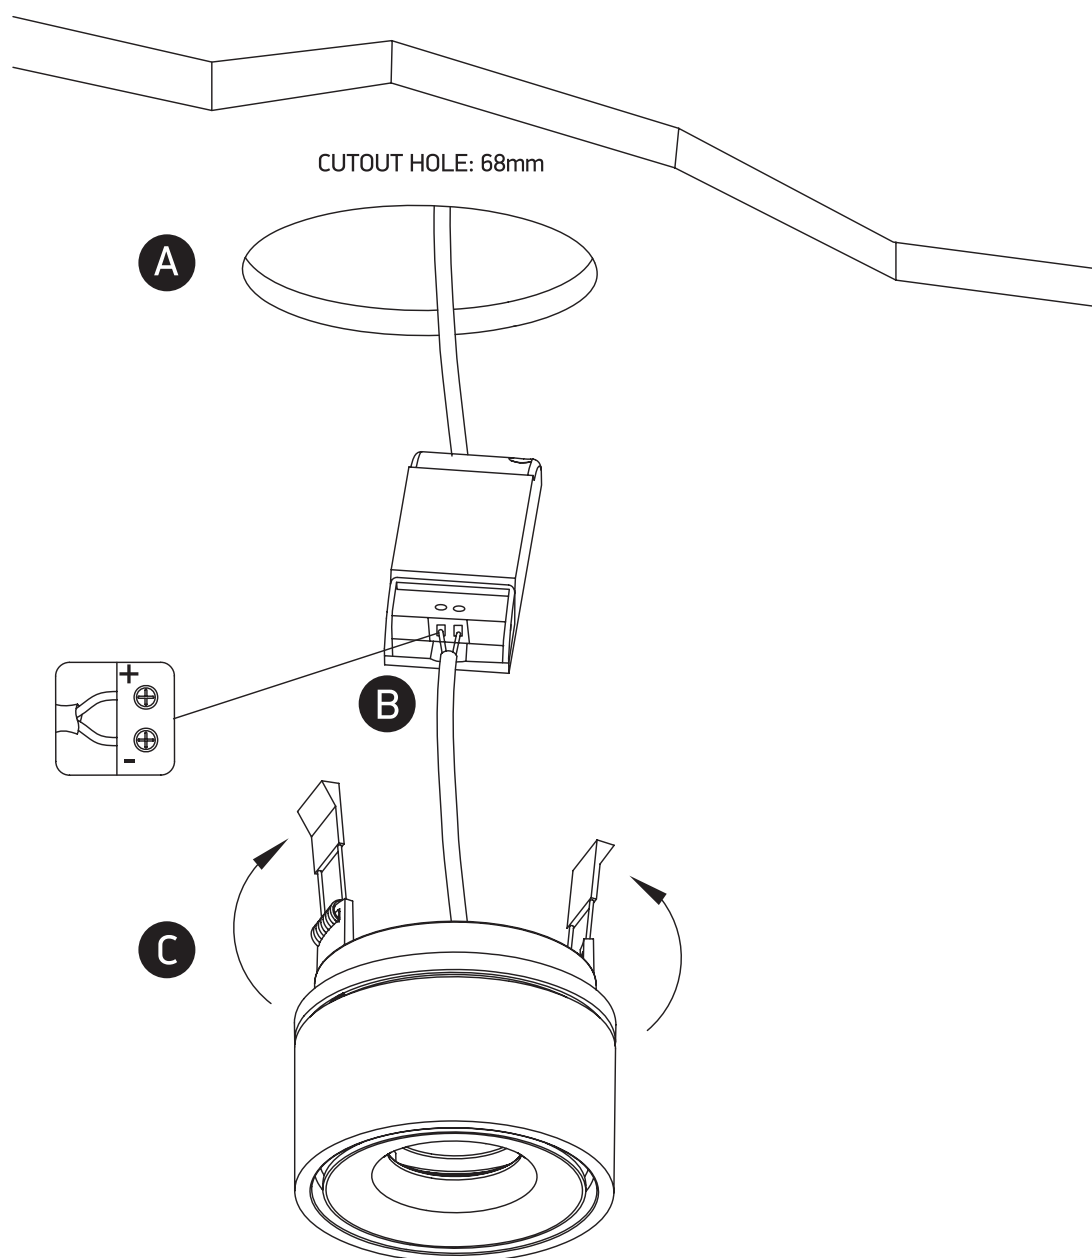

## 11108LA

**ecolight**

ADJUSTABLE

80  
CRI

78mm

40mm ∅

**one**  
LIGHT

230V | COB LED | 8W | IP20 | Aluminium | Adjustable  
Complete with 200mA driver.