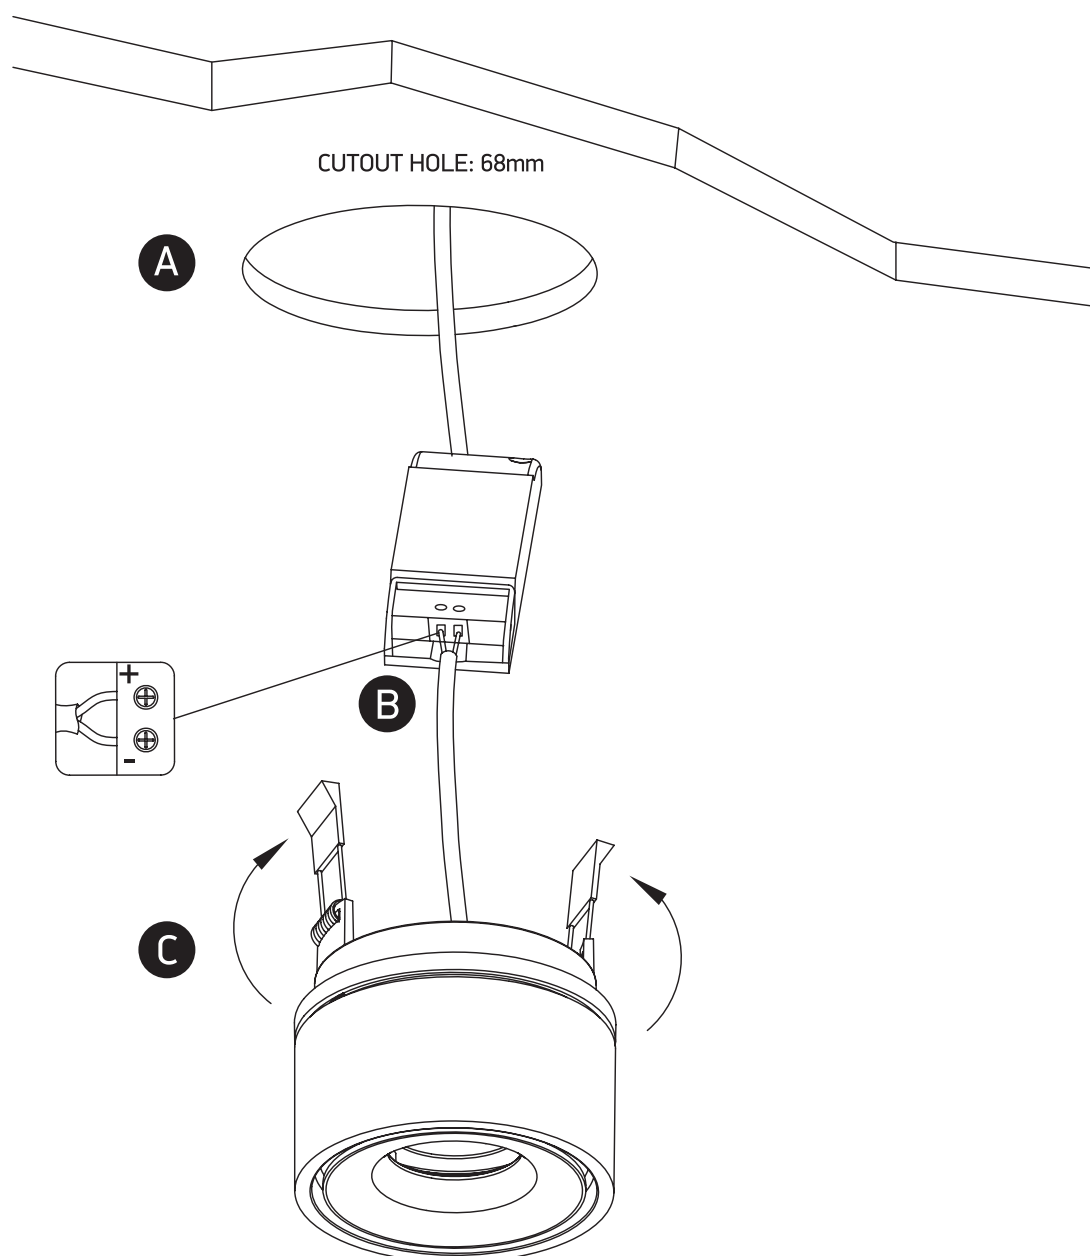

## 11108LA

**ecolight**

ADJUSTABLE

80  
CRI

78mm

40mm ∅

**one**  
LIGHT

230V | COB LED | 8W | IP20 | Aluminium | Adjustable  
Complete with 200mA driver.