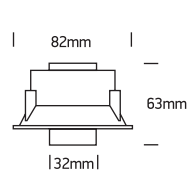

INSTALLATION MANUAL

11107T

LED
BUILT IN

DARK
LIGHT

90
CRI

CE EAC UK CA

RoHS
COMPLETE

82mm

63mm

132mm

230V | COB LED | 7W | IP20 | Aluminium
Complete with 160mA driver.

one
LIGHT

Warnings:

1. Make sure that the product is installed properly before connecting to electricity.
2. Do not cover the fitting.
3. Maintenance and installation should only be carried out by a professional electrician.