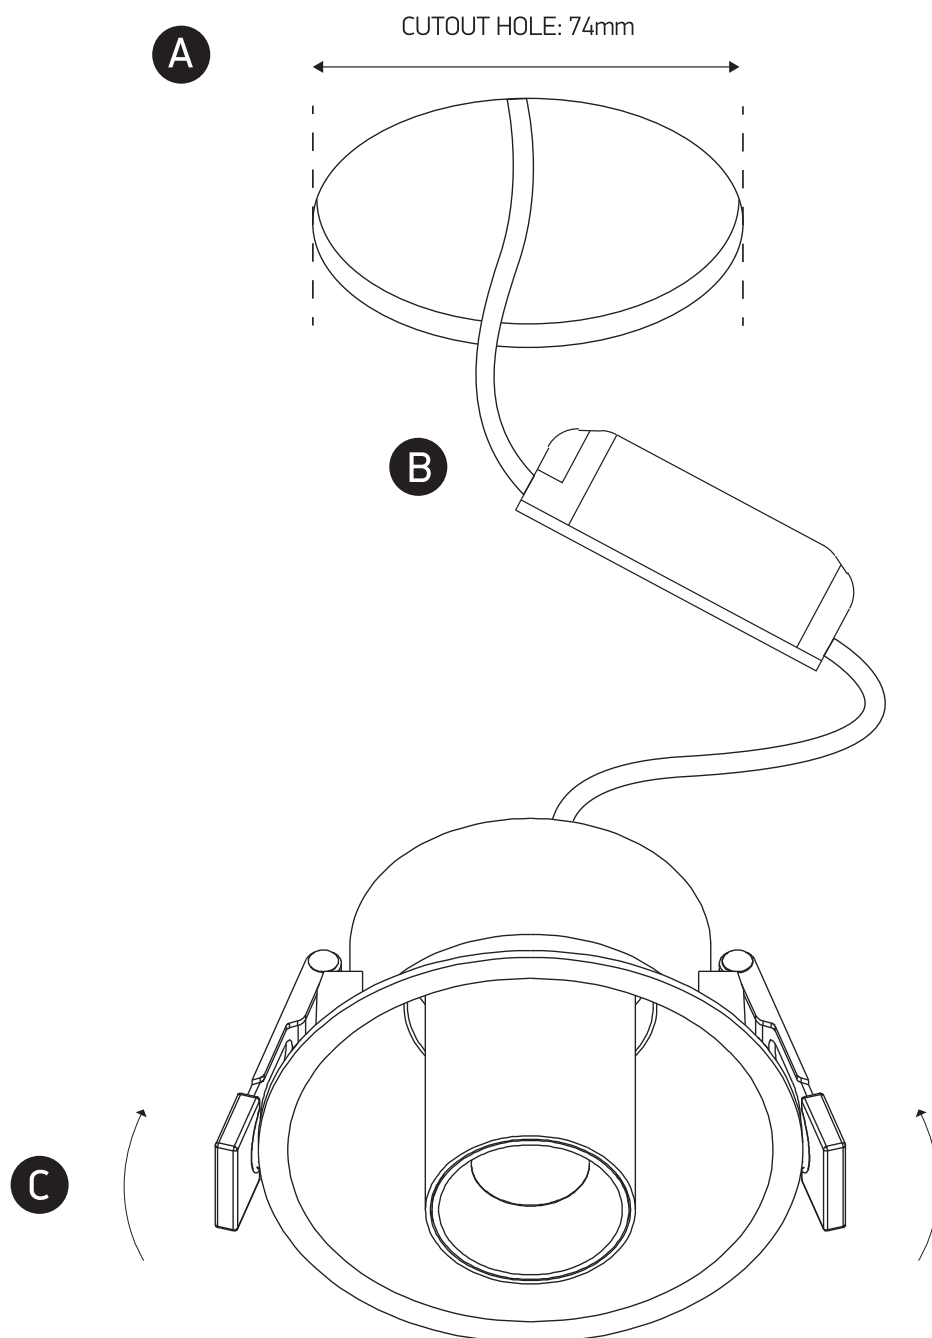

INSTALLATION MANUAL

11107T

LED
BUILT IN

DARK
LIGHT

90
CRI

CE EAC UK CA

RoHS
COMPLETE

82mm

63mm

132mm

230V | COB LED | 7W | IP20 | Aluminium
Complete with 160mA driver.

one
LIGHT

Warnings:

1. Make sure that the product is installed properly before connecting to electricity.
2. Do not cover the fitting.
3. Maintenance and installation should only be carried out by a professional electrician.