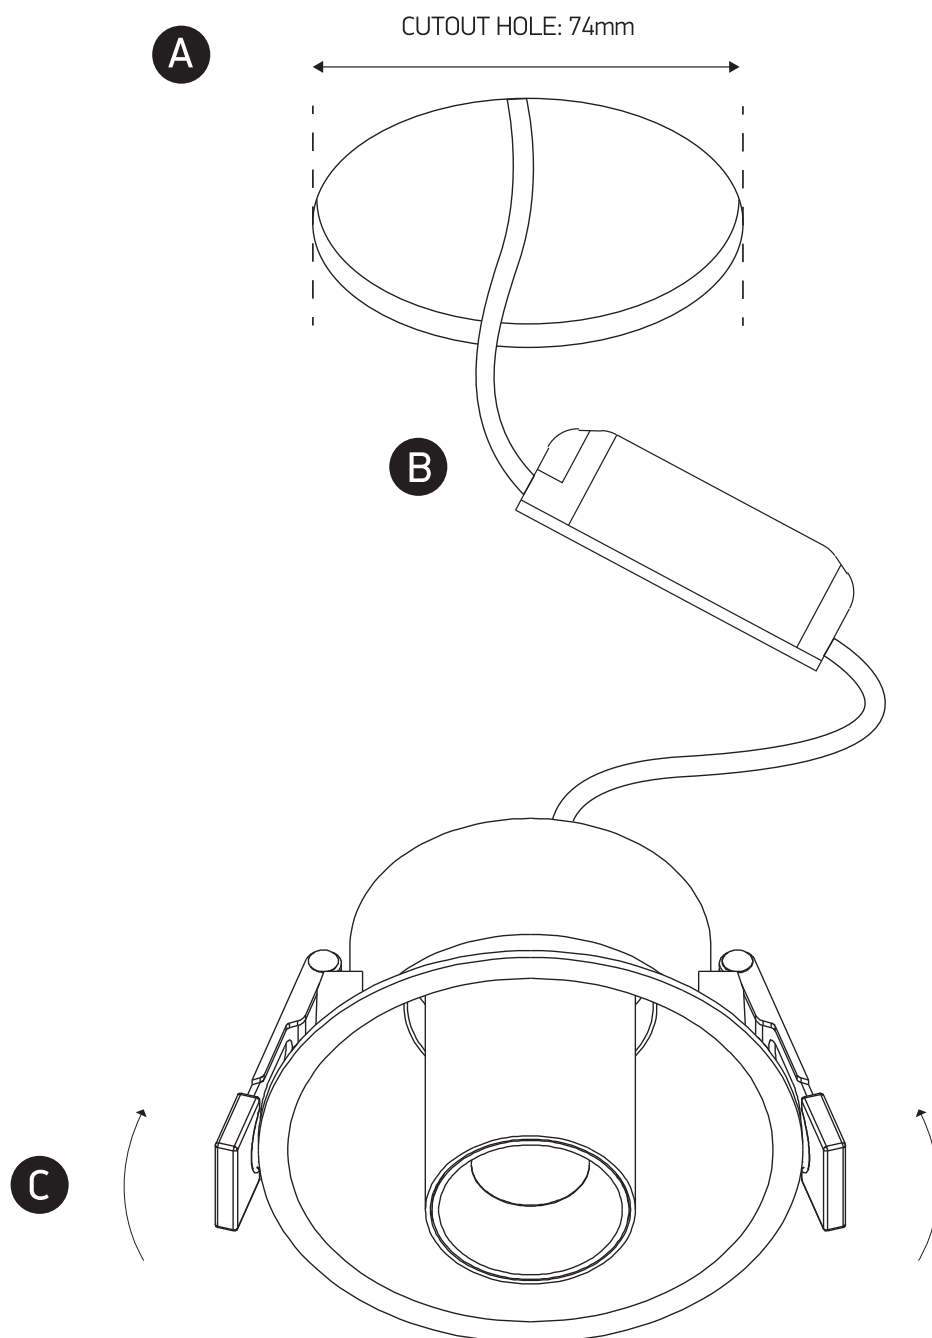

## 11107T

**LED**  
BUILT IN

**DARK**  
**LIGHT**

**90**  
**CRI**

**CE EAC UK CA**

**RoHS**  
COMPLETE

230V | COB LED | 7W | IP20 | Aluminium  
Complete with 160mA driver.

**one**  
LIGHT