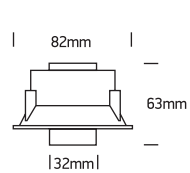

## 11107T

**LED**  
BUILT IN

**DARK**  
**LIGHT**

**90**  
**CRI**

**CE EAC UK CA**

**RoHS**  
COMPLETE

230V | COB LED | 7W | IP20 | Aluminium  
Complete with 160mA driver.

**one**  
LIGHT