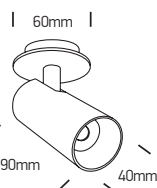

## 11107RA

LED  
BUILT IN

DARK  
LIGHT  
ADJUSTABLE

CE EAC UK CA

RoHS  
COMPLIANT

700mA | COB LED | 6,5W | IP20 | Aluminium | Adjustable  
Requires 700mA driver.

90  
CRI

one  
LIGHT