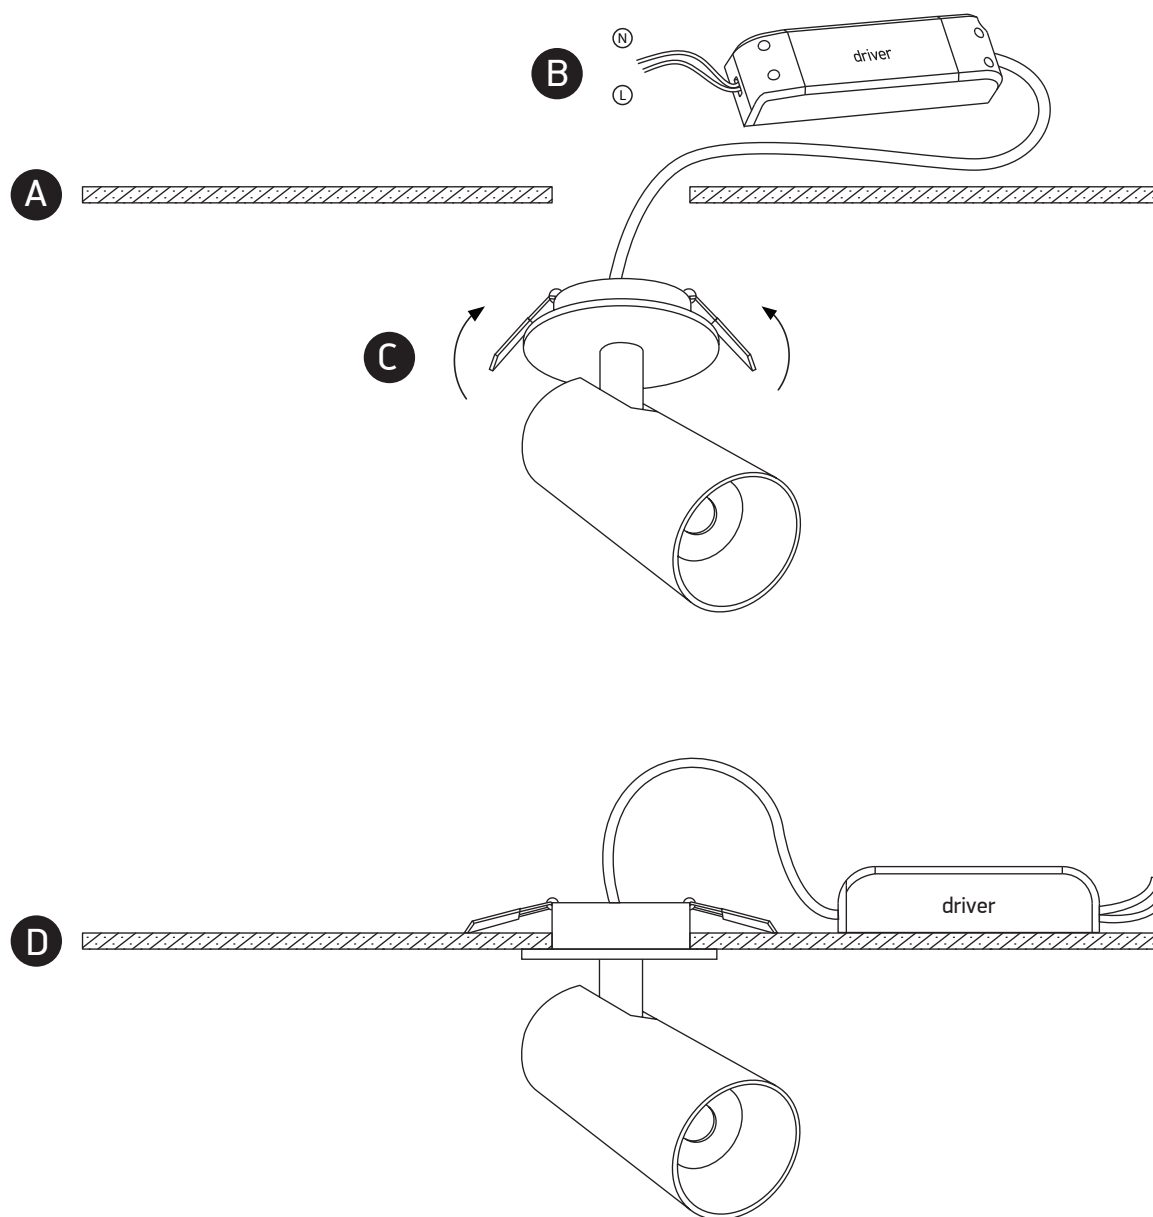

## 11107RA

LED  
BUILT IN

DARK  
LIGHT  
ADJUSTABLE

CE EAC UK CA

RoHS  
COMPLIANT

700mA | COB LED | 6,5W | IP20 | Aluminium | Adjustable  
Requires 700mA driver.

90  
CRI

one  
LIGHT

### Warnings:

1. Make sure that the product is installed properly before connecting to electricity.
2. Do not cover the fitting.
3. Maintenance and installation should only be carried out by a professional electrician.