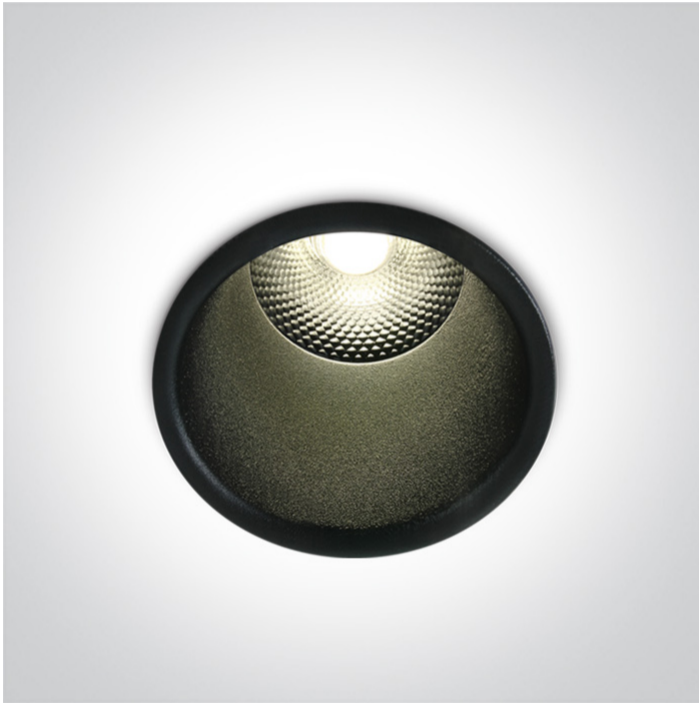

02 Recessed Spots Fixed LED&gt;The Dark Light Pro Range Aluminium

10105FD/B/W

5W COB LED recessed spot, IP20, for general lighting applications.

Supplied with non-dimmable LED driver. Complies with standard EN60598-1 and any other specific standards.

## Physical Specification

Item Group

02 Recessed Spots Fixed LED

Family

The Dark Light Pro Range Aluminium

Order Code

10105FD/B/W

Colour

Black

Material

Aluminium

Shape

Circular

Height

95mm

Diameter	55mm
Cutout Hole Diameter	50mm
Recessed Ceiling	Yes
Depth Required	120mm
Indoor	Yes
Adjustable	No